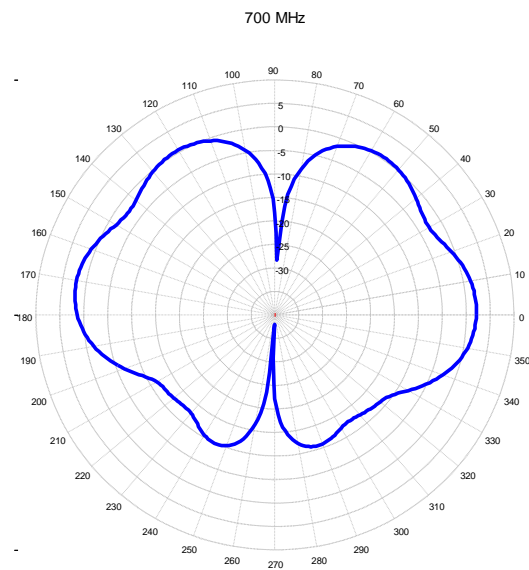

850 MHz

A55136TB

Tri-Band 3dB Gain Black Finish

137-174 MHz 380-490 MHz 698-870 MHz