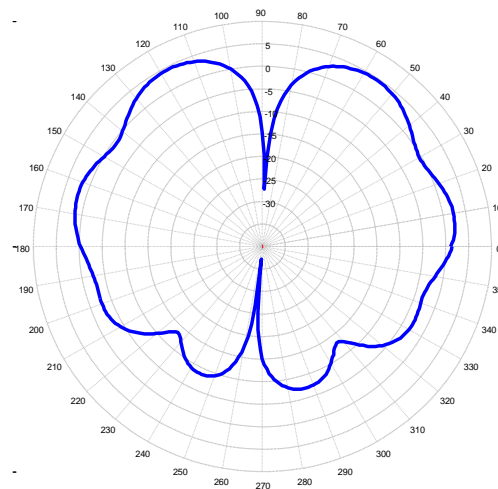

## **A55136TB**

Tri-Band 3dB Gain Black Finish

137-174 MHz 380-490 MHz 698-870 MHz

824 MHz

850 MHz

870 MHz