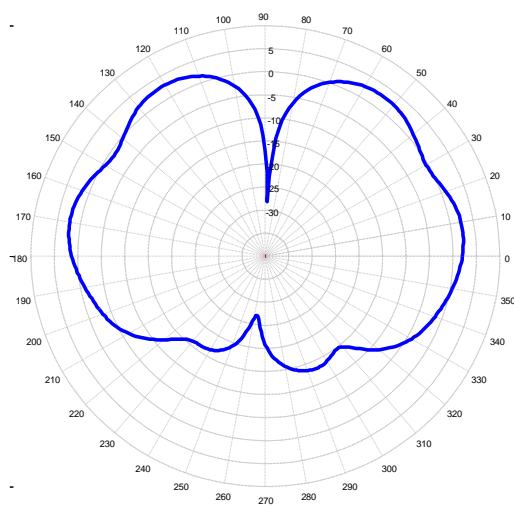

A55136TB

Tri-Band 3dB Gain Black Finish

137-174 MHz 380-490 MHz 698-870 MHz

824 MHz