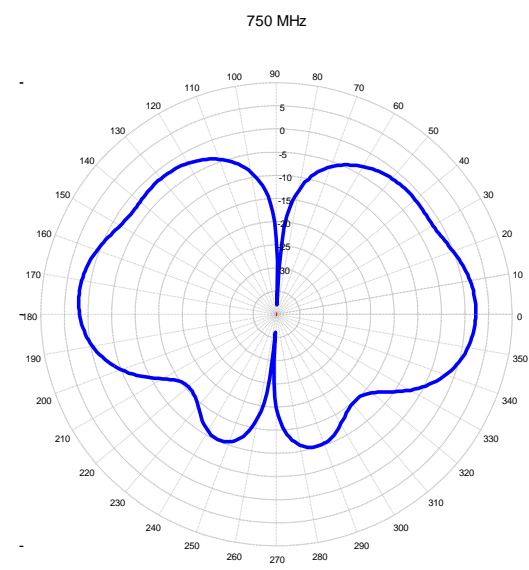

870 MHz

A55136TB

Tri-Band 3dB Gain Black Finish

137-174 MHz 380-490 MHz 698-870 MHz