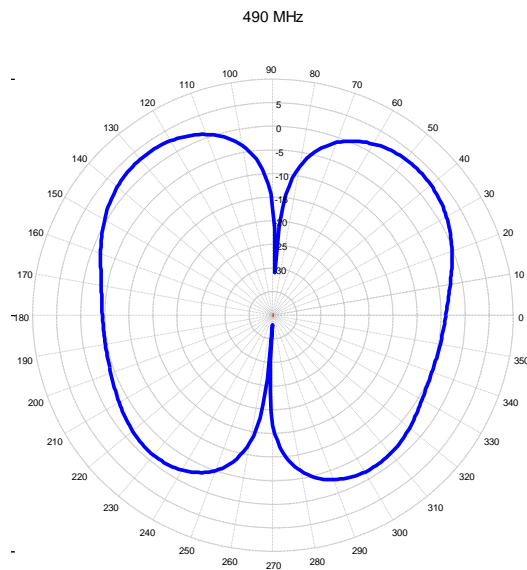

824 MHz

A55136TB

Tri-Band 3dB Gain Black Finish

137-174 MHz 380-490 MHz 698-870 MHz