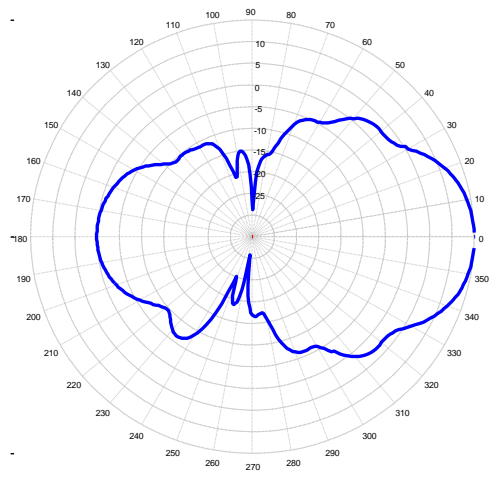

### **YAGI, LD 10-ELEMENT 1.2 GHz**

1200 MHz Elevation

1250 MHz Elevation

1300 MHz Elevation

1200 MHz Azimuth

1250 MHz Azimuth

1300 MHz Azimuth

### **YAGI, LD 10-ELEMENT 1.2 GHz**

1350 MHz Elevation

1400 MHz Elevation

1350 MHz Azimuth

1400MHz Azimuth