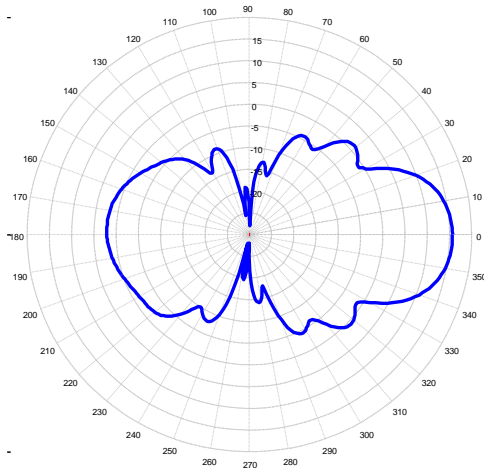

### **YAGI, LD 10-ELEMENT 1.2 GHz**

1200 MHz Elevation

1250 MHz Elevation

1300 MHz Elevation

1200 MHz Azimuth

1250 MHz Azimuth

1300 MHz Azimuth

### **YAGI, LD 10-ELEMENT 1.2 GHz**

1350 MHz Elevation

1400 MHz Elevation

1350 MHz Azimuth

1400MHz Azimuth