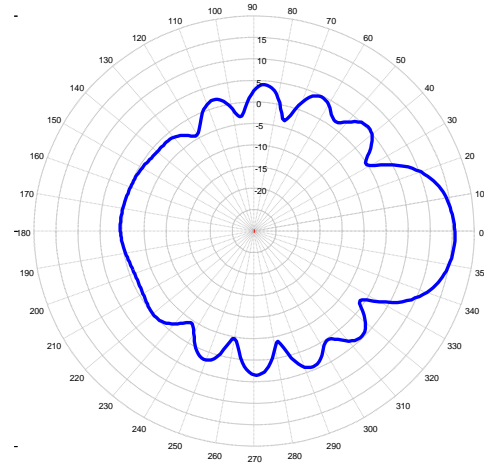

### **YAGI, LD 10-ELEMENT 1.2 GHz**

1350 MHz Elevation

1400 MHz Elevation

1350 MHz Azimuth

1400MHz Azimuth