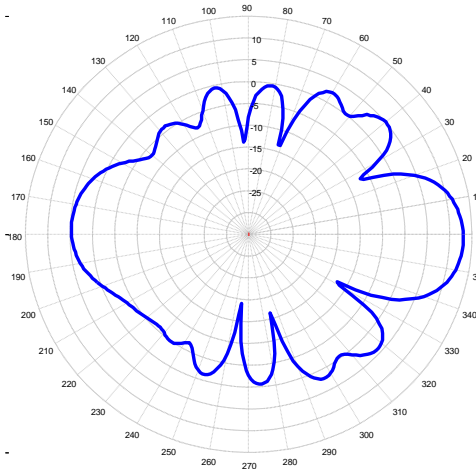

### **YAGI, LD 10-ELEMENT 1.2 GHz**

1350 MHz Elevation

1400 MHz Elevation

1350 MHz Azimuth

1400MHz Azimuth