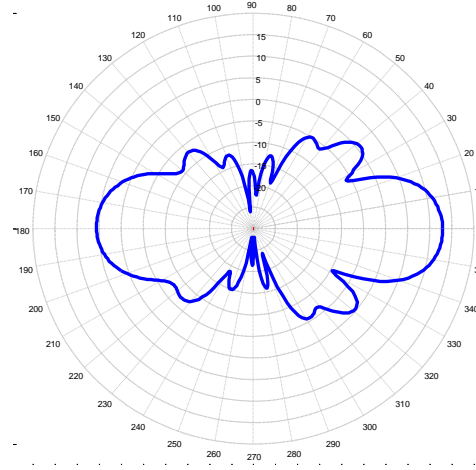

1400 MHz Elevation