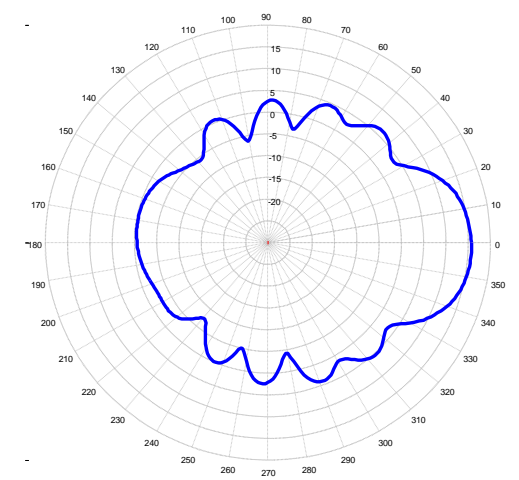

### **YAGI, LD 10-ELEMENT 1.2 GHz**

1200 MHz Elevation

1250 MHz Elevation

1300 MHz Elevation

1200 MHz Azimuth

1250 MHz Azimuth

1300 MHz Azimuth