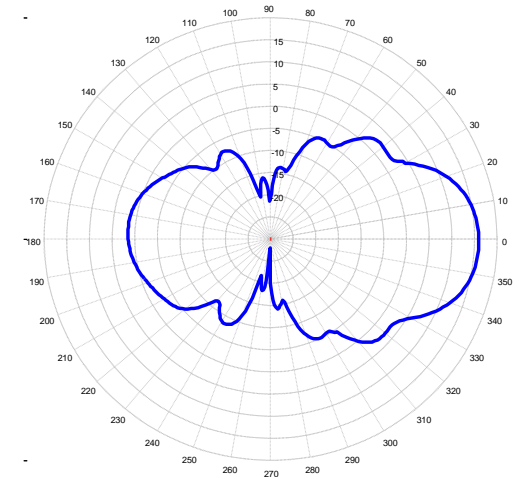

### **YAGI, LD 10-ELEMENT 1.2 GHz**

1200 MHz Elevation

1250 MHz Elevation

1300 MHz Elevation

1200 MHz Azimuth

1250 MHz Azimuth

1300 MHz Azimuth

### **YAGI, LD 10-ELEMENT 1.2 GHz**

1350 MHz Elevation

1400 MHz Elevation

1350 MHz Azimuth

1400MHz Azimuth