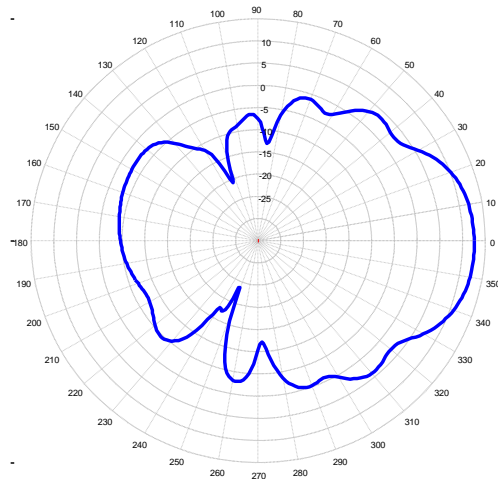

### **YAGI, LD 10-ELEMENT 1.2 GHz**

1200 MHz Elevation

1250 MHz Elevation

1300 MHz Elevation

1200 MHz Azimuth

1250 MHz Azimuth

1300 MHz Azimuth