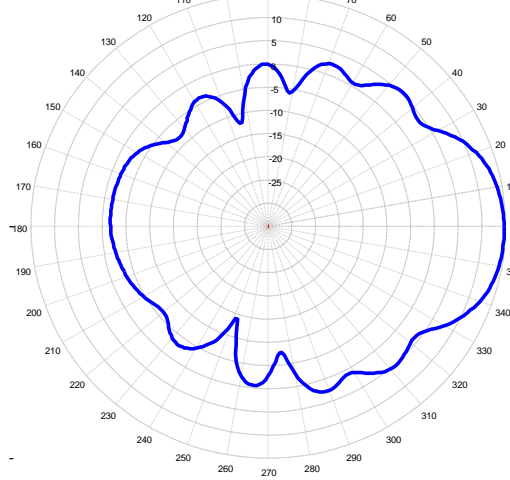

### **YAGI, LD 10-ELEMENT 1.2 GHz**

1200 MHz Elevation

1250 MHz Elevation

1300 MHz Elevation

1200 MHz Azimuth

1250 MHz Azimuth

1300 MHz Azimuth