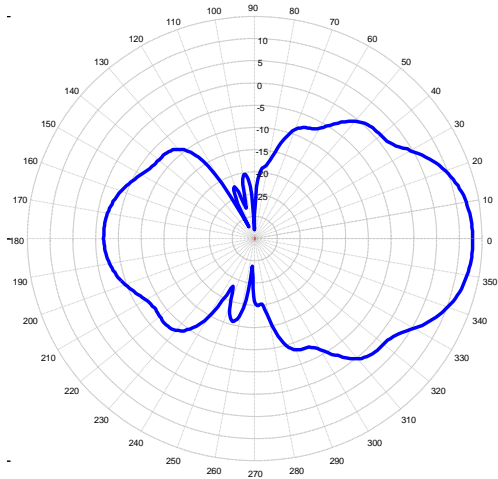

### **YAGI, LD 10-ELEMENT 1.2 GHz**

1200 MHz Elevation

1250 MHz Elevation

1300 MHz Elevation

1200 MHz Azimuth

1250 MHz Azimuth

1300 MHz Azimuth

### **YAGI, LD 10-ELEMENT 1.2 GHz**

1350 MHz Elevation

1400 MHz Elevation

1350 MHz Azimuth

1400MHz Azimuth