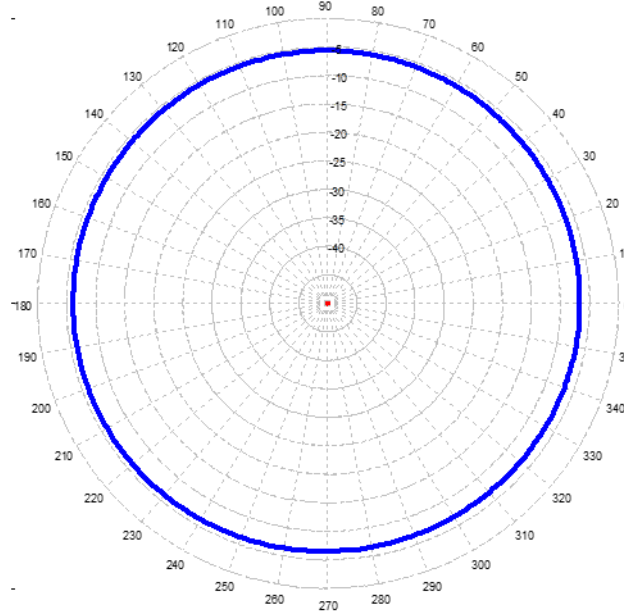

A4641B-450 Antenna

Azimuth Plot

450-465 MHz 1" Dia. MOBILE NMO

450 MHz

460 MHz

465 MHz