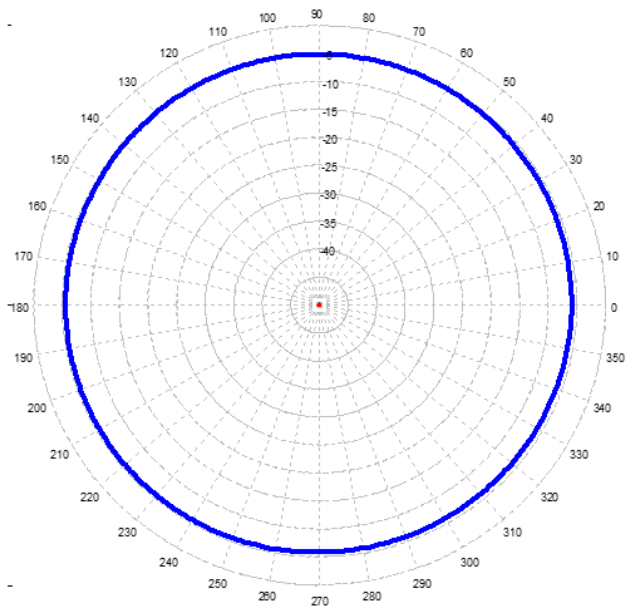

A4641B-450 Antenna

Azimuth Plot

450-465 MHz 1" Dia. MOBILE NMO

450 MHz

460 MHz

465 MHz