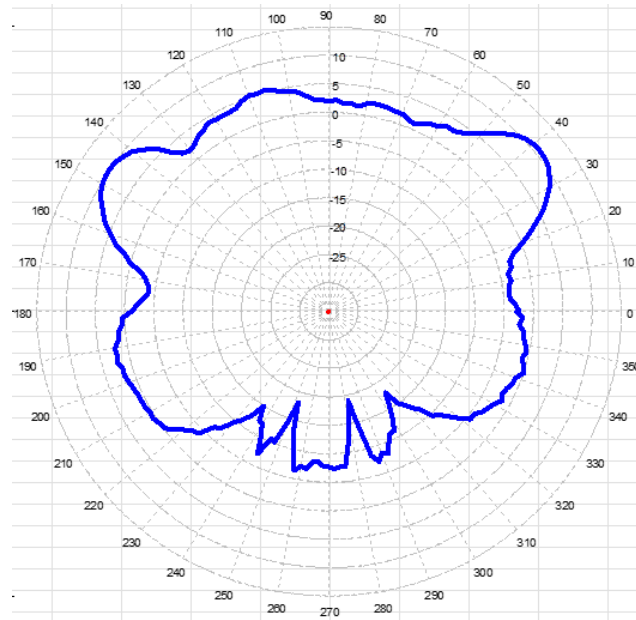

# B365814 Antenna

# Azimuth Plot

5.7-5.9 MHz PANEL

5.7 MHz

5.8 MHz

5.9 MHz