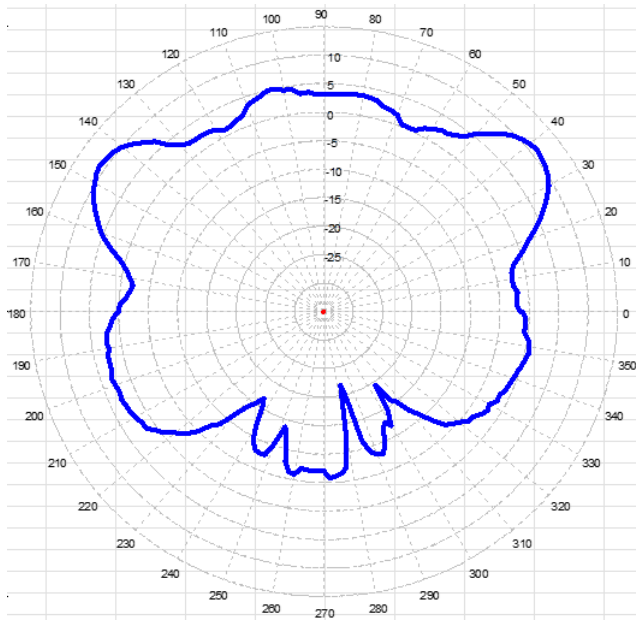

# B365814 Antenna

# Azimuth Plot

5.7-5.9 MHz PANEL

5.7 MHz

5.8 MHz

5.9 MHz