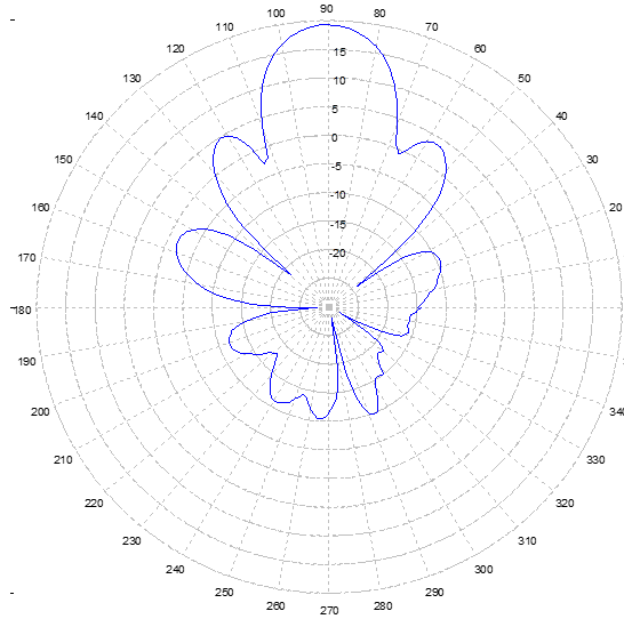

B362418 Panel Antenna

Elevation Plot

2400-2500 MHz 18 dBi Direct "N"

2400 MHz

2450 MHz

2500 MHz