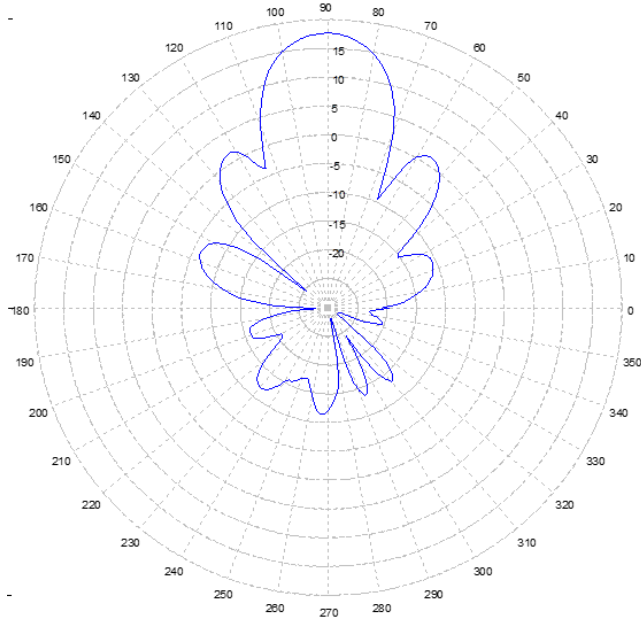

B362418 Panel Antenna

Elevation Plot

2400-2500 MHz 18 dBi Direct "N"

2400 MHz

2450 MHz

2500 MHz