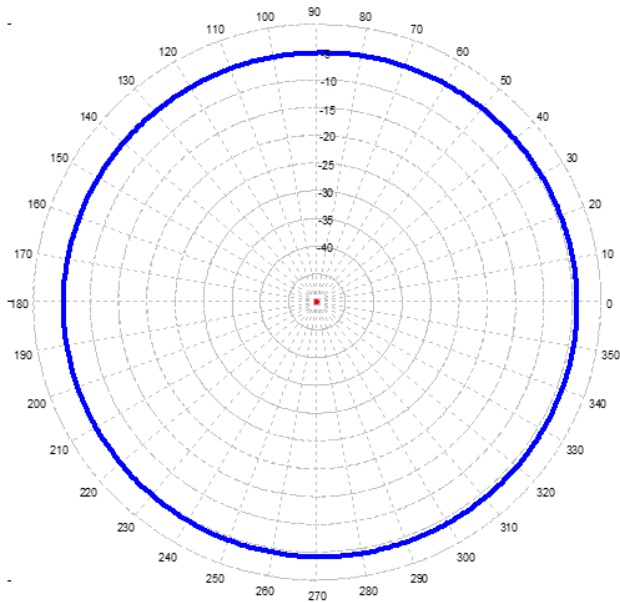

BS450SN-B Indoor Base Station Antenna

Azimuth Plot

430-450 MHz

430 MHz

440 MHz

450 MHz