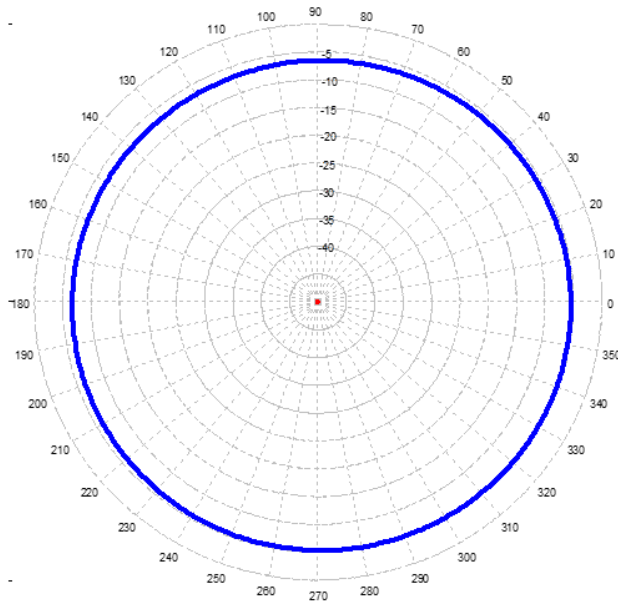

BS450SN-B Indoor Base Station Antenna

Azimuth Plot

430-450 MHz

430 MHz

440 MHz

450 MHz