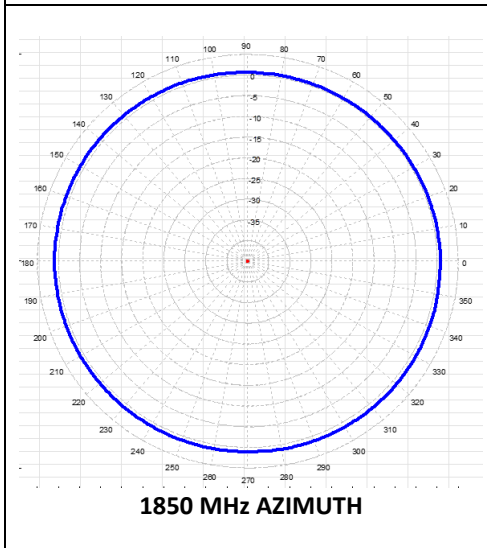

BSM698FS3BKT

3dBd FULL SPECTRUM BASE STATION

698-2700MHz

Patterns

BASE STATION

BSM698FS3BKT

3dBd FULL SPECTRUM BASE STATION

698-2700MHz

Patterns

BASE STATION

BSM698FS3BKT

3dBd FULL SPECTRUM BASE STATION
698-2700MHz

Patterns BASE STATION