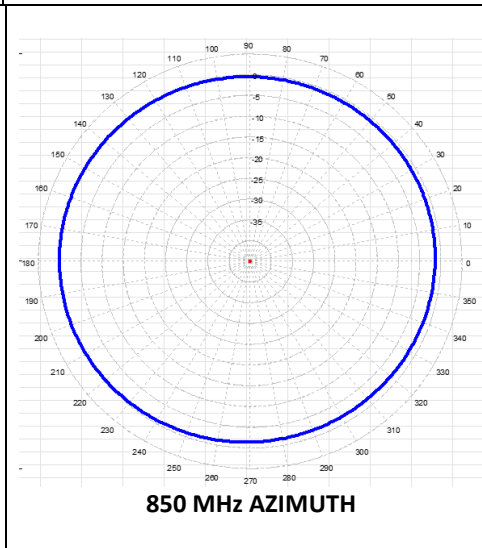

BSM698FS3BKT

3dBd FULL SPECTRUM BASE STATION

698-2700MHz

Patterns

BASE STATION

BSM698FS3BKT

3dBd FULL SPECTRUM BASE STATION

698-2700MHz

Patterns

BASE STATION

BSM698FS3BKT

3dBd FULL SPECTRUM BASE STATION
698-2700MHz

Patterns BASE STATION