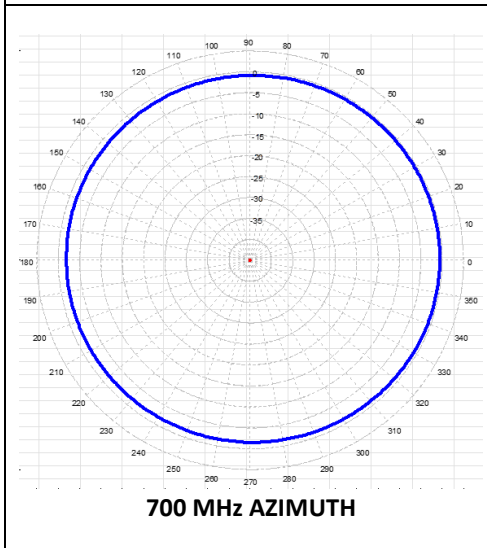

BSM698FS3BKT

3dBd FULL SPECTRUM BASE STATION

698-2700MHz

Patterns

BASE STATION

BSM698FS3BKT

3dBd FULL SPECTRUM BASE STATION

698-2700MHz

Patterns

BASE STATION

BSM698FS3BKT

3dBd FULL SPECTRUM BASE STATION
698-2700MHz

Patterns BASE STATION