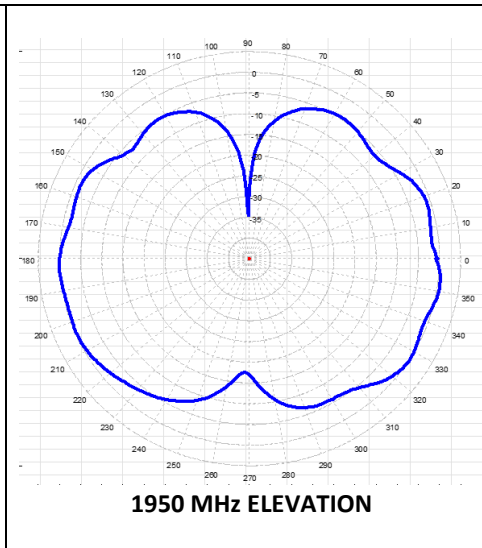

BSM698FS3BKT

3dBd FULL SPECTRUM BASE STATION

698-2700MHz

Patterns

BASE STATION