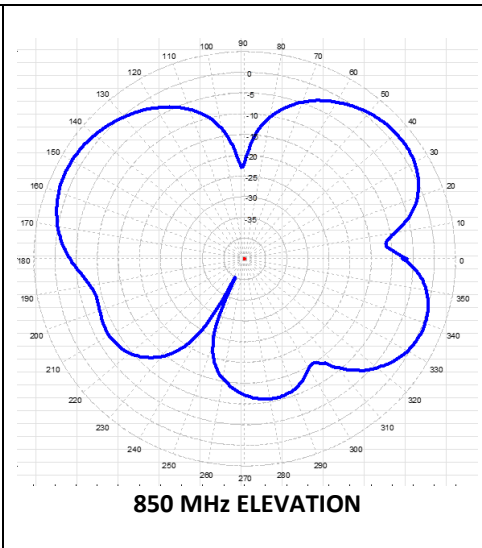

BSM698FS3BKT

3dBd FULL SPECTRUM BASE STATION

698-2700MHz

Patterns

BASE STATION

BSM698FS3BKT

3dBd FULL SPECTRUM BASE STATION

698-2700MHz

Patterns

BASE STATION

BSM698FS3BKT

3dBd FULL SPECTRUM BASE STATION
698-2700MHz

Patterns BASE STATION