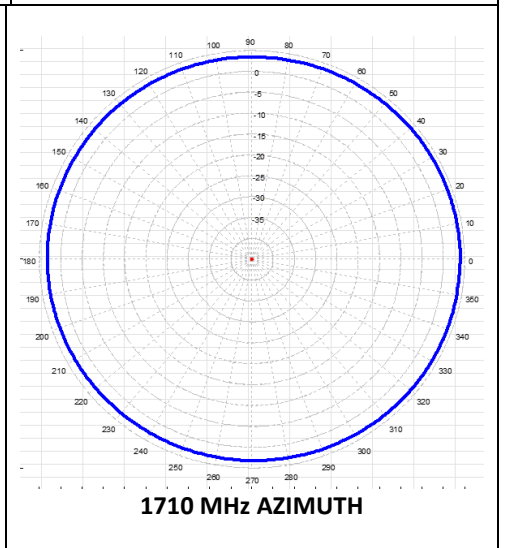

BSM698FS3BKT

3dBd FULL SPECTRUM BASE STATION

698-2700MHz

Patterns

BASE STATION

BSM698FS3BKT

3dBd FULL SPECTRUM BASE STATION

698-2700MHz

Patterns

BASE STATION

BSM698FS3BKT

3dBd FULL SPECTRUM BASE STATION
698-2700MHz

Patterns BASE STATION