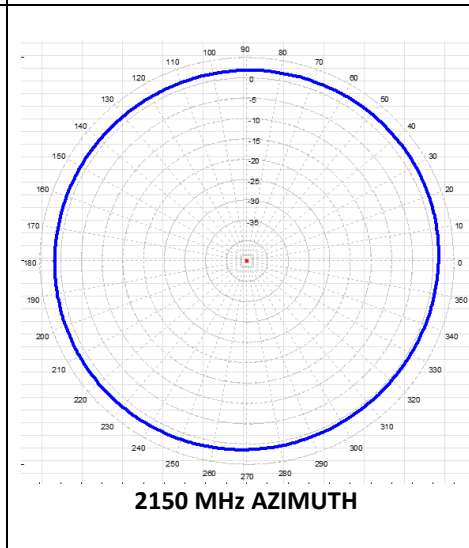

BSM698FS3BKT

3dBd FULL SPECTRUM BASE STATION

698-2700MHz

Patterns

BASE STATION

BSM698FS3BKT

3dBd FULL SPECTRUM BASE STATION

698-2700MHz

Patterns

BASE STATION

BSM698FS3BKT

3dBd FULL SPECTRUM BASE STATION
698-2700MHz

Patterns BASE STATION