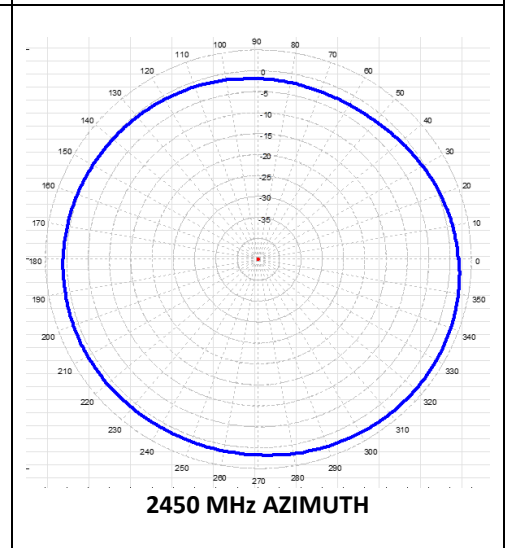

BSM698FS3BKT

3dBd FULL SPECTRUM BASE STATION

698-2700MHz

Patterns

BASE STATION

BSM698FS3BKT

3dBd FULL SPECTRUM BASE STATION

698-2700MHz

Patterns

BASE STATION

BSM698FS3BKT

3dBd FULL SPECTRUM BASE STATION
698-2700MHz

Patterns BASE STATION