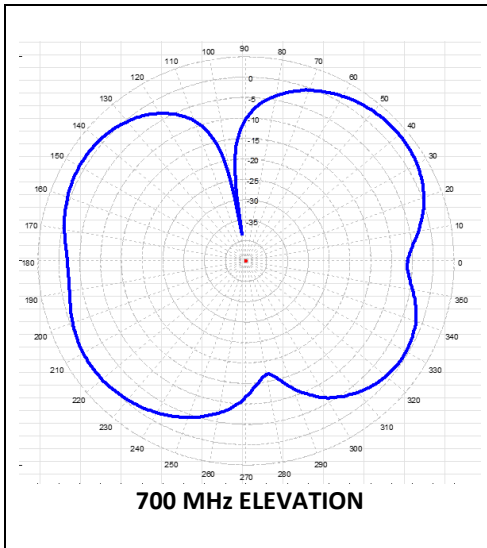

BSM698FS3BKT

3dBd FULL SPECTRUM BASE STATION

698-2700MHz

Patterns

BASE STATION

BSM698FS3BKT

3dBd FULL SPECTRUM BASE STATION

698-2700MHz