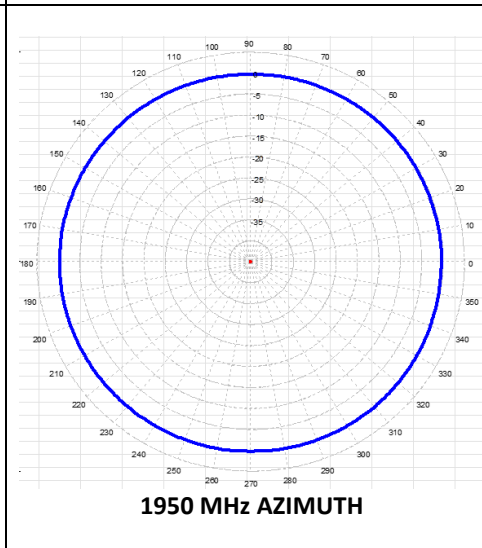

BSM698FS3BKT

3dBd FULL SPECTRUM BASE STATION

698-2700MHz

Patterns

BASE STATION

BSM698FS3BKT

3dBd FULL SPECTRUM BASE STATION

698-2700MHz

Patterns

BASE STATION

BSM698FS3BKT

3dBd FULL SPECTRUM BASE STATION
698-2700MHz

Patterns BASE STATION