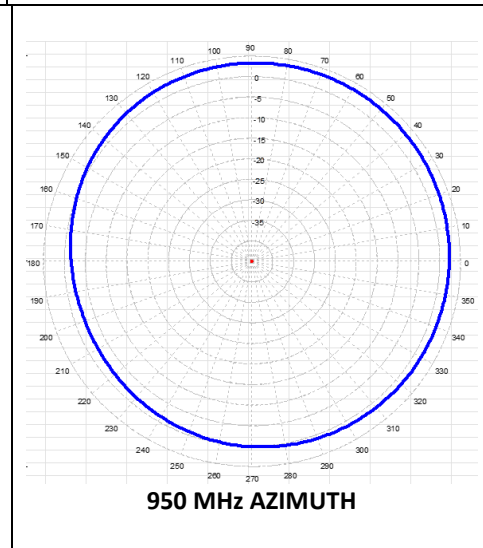

BSM698FS3BKT

3dBd FULL SPECTRUM BASE STATION

698-2700MHz

Patterns

BASE STATION

BSM698FS3BKT

3dBd FULL SPECTRUM BASE STATION

698-2700MHz

Patterns

BASE STATION

BSM698FS3BKT

3dBd FULL SPECTRUM BASE STATION
698-2700MHz

Patterns BASE STATION