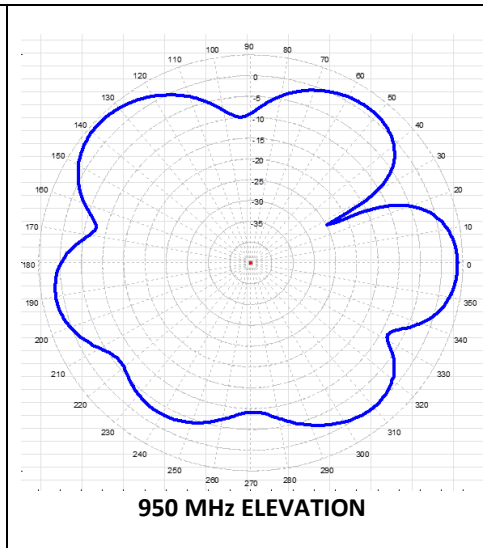

BSM698FS3BKT

3dBd FULL SPECTRUM BASE STATION

698-2700MHz

Patterns

BASE STATION

BSM698FS3BKT

3dBd FULL SPECTRUM BASE STATION

698-2700MHz

Patterns

BASE STATION

BSM698FS3BKT

3dBd FULL SPECTRUM BASE STATION
698-2700MHz

Patterns BASE STATION