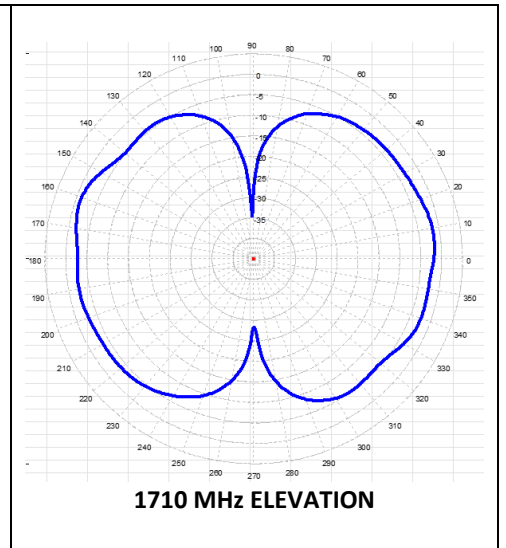

BSM698FS3BKT

3dBd FULL SPECTRUM BASE STATION

698-2700MHz

Patterns

BASE STATION

BSM698FS3BKT

3dBd FULL SPECTRUM BASE STATION

698-2700MHz