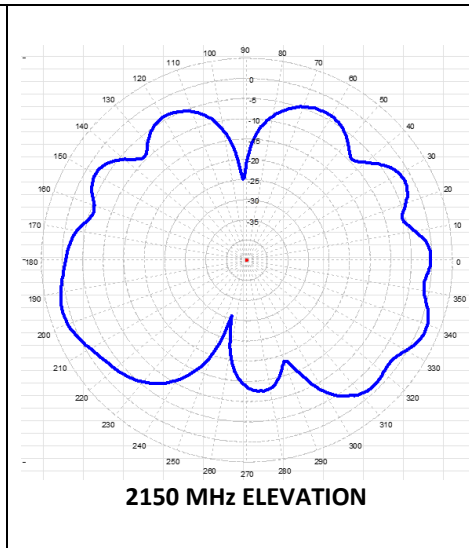

BSM698FS3BKT

3dBd FULL SPECTRUM BASE STATION

698-2700MHz

Patterns

BASE STATION