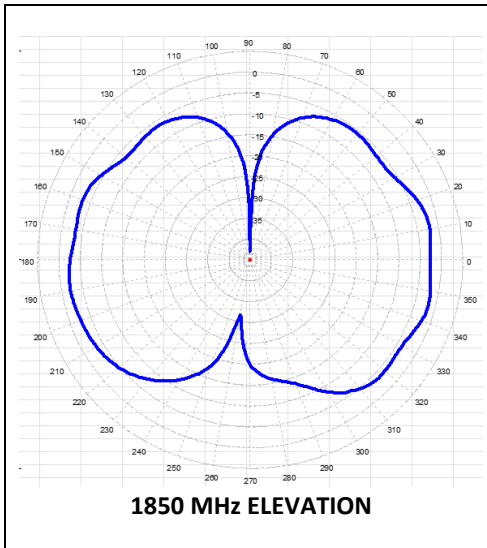

BSM698FS3BKT

3dBd FULL SPECTRUM BASE STATION

698-2700MHz

Patterns

BASE STATION

BSM698FS3BKT

3dBd FULL SPECTRUM BASE STATION

698-2700MHz

Patterns

BASE STATION

BSM698FS3BKT

3dBd FULL SPECTRUM BASE STATION
698-2700MHz

Patterns BASE STATION