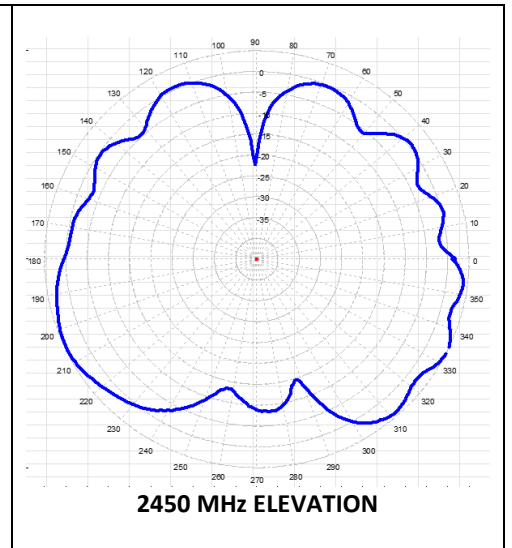

BSM698FS3BKT

3dBd FULL SPECTRUM BASE STATION

698-2700MHz

Patterns

BASE STATION

BSM698FS3BKT

3dBd FULL SPECTRUM BASE STATION

698-2700MHz

Patterns

BASE STATION

BSM698FS3BKT

3dBd FULL SPECTRUM BASE STATION
698-2700MHz

Patterns BASE STATION