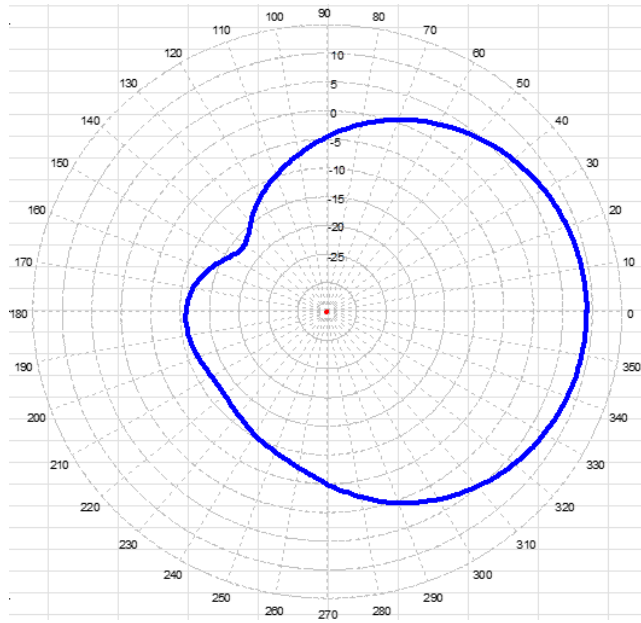

Y3343D-C Antenna

Azimuth Plot

450-470 MHz HEAVY DUTY YAGI UHF

450 MHz

460 MHz

470 MHz