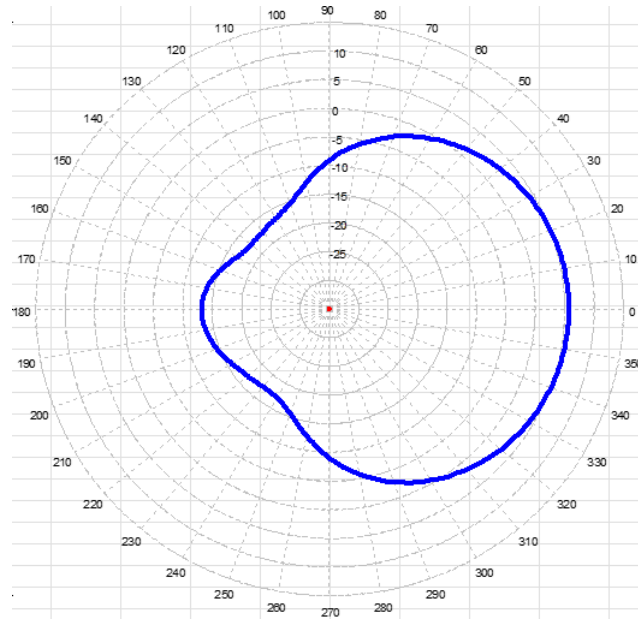

Y3343D-C Antenna

Azimuth Plot

450-470 MHz HEAVY DUTY YAGI UHF

450 MHz

460 MHz

470 MHz