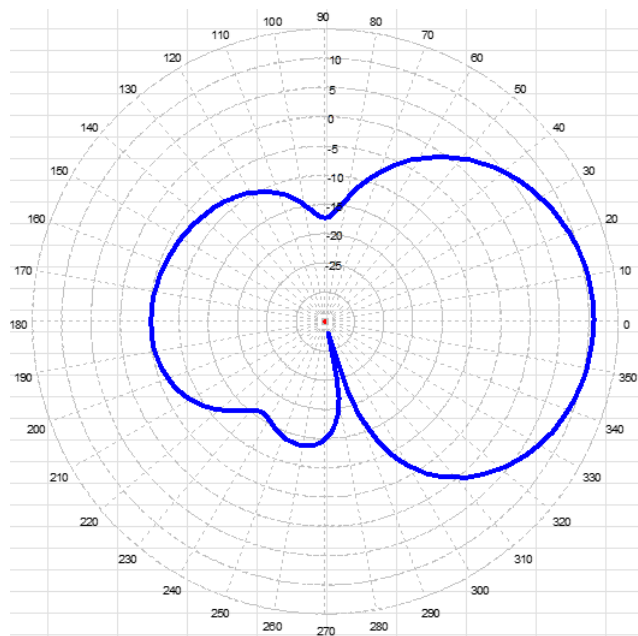

Y6636D-370 Antenna

Elevation Plot

370-400 MHz FULLY WELDED AND ENCLOSED FEED YAGI

370 MHz

390 MHz

400 MHz