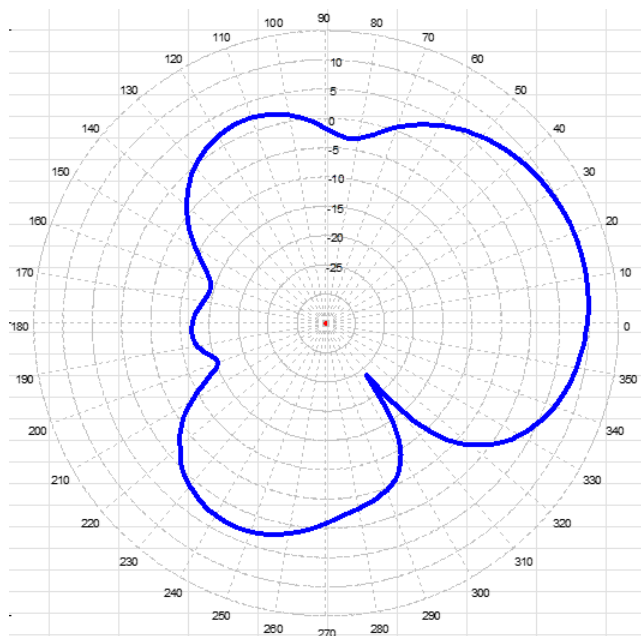

Y6636D-370 Antenna

Elevation Plot

370-400 MHz FULLY WELDED AND ENCLOSED FEED YAGI

370 MHz

390 MHz

400 MHz