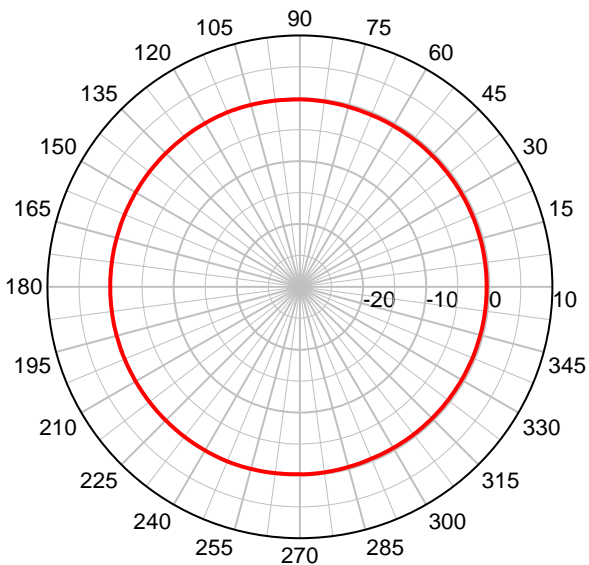

PSKN3-24/55 Antenna

Dual Band 90degree Adj Knuckle Swivel
3 dBi, Pattern for 2.4 & 5-6 GHz

PSKN3-24/55 2.4 GHz- Elevation Plot

PSKN3-24/55 5-6 GHz – Elevation Plot

PSKN3-24/55 2.4 GHz – Azimuth Plot

PSKN3-24/55 5-6 GHz – Azimuth Plot