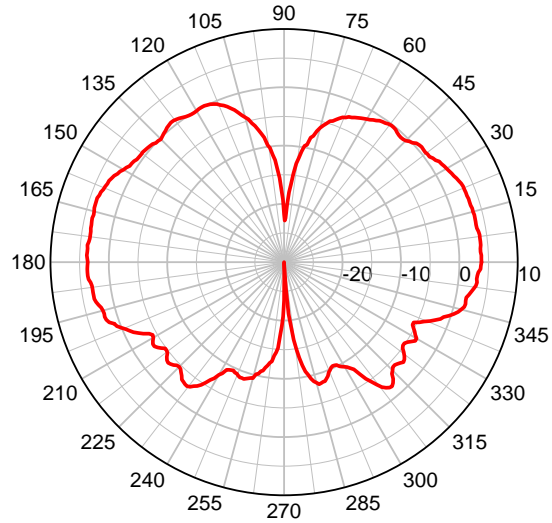

PSKN3-24/55 Antenna

Dual Band 90degree Adj Knuckle Swivel
3 dBi, Pattern for 2.4 & 5-6 GHz

PSKN3-24/55 2.4 GHz- Elevation Plot

PSKN3-24/55 5-6 GHz – Elevation Plot

PSKN3-24/55 2.4 GHz – Azimuth Plot

PSKN3-24/55 5-6 GHz – Azimuth Plot