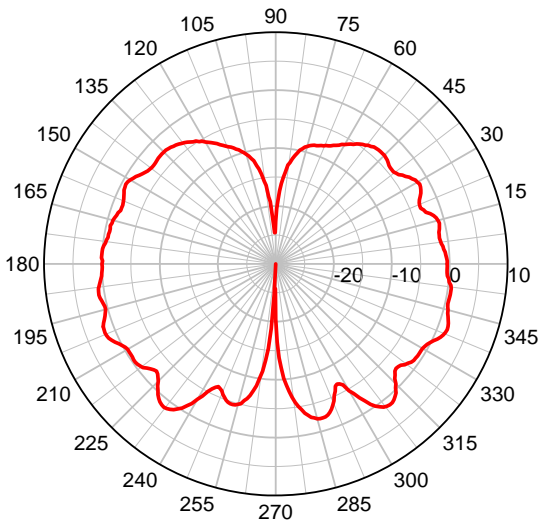

PSKN3-24/55 Antenna

Dual Band 90degree Adj Knuckle Swivel
3 dBi, Pattern for 2.4 & 5-6 GHz

PSKN3-24/55 2.4 GHz- Elevation Plot

PSKN3-24/55 5-6 GHz – Elevation Plot

PSKN3-24/55 2.4 GHz – Azimuth Plot

PSKN3-24/55 5-6 GHz – Azimuth Plot