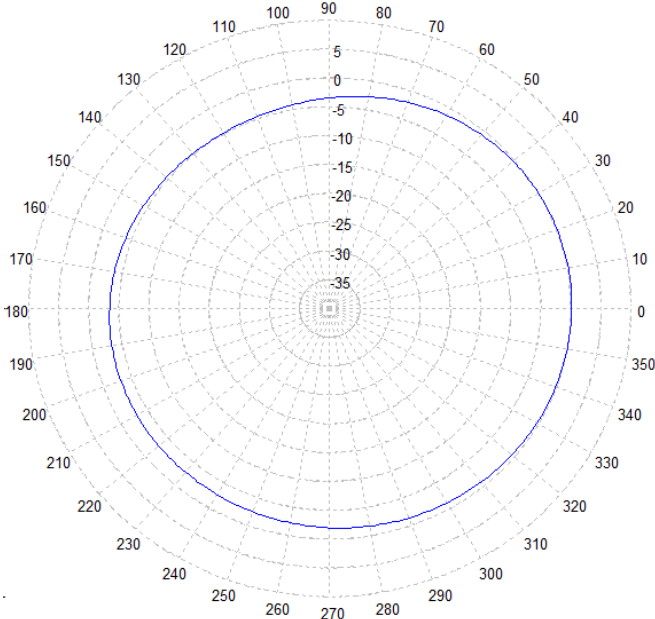

# SMW416 Series

Multi-band Mount Antenna with GPS  
694-960 & 1710-3700 MHz (Global LTE)  
2 x 5.8-6.0 GHz (DSRC)

LTE - 700 MHz - Azimuth Plot

LTE - 700 MHz - Elevation Plot

LTE - 960 MHz - Azimuth Plot

LTE - 900 MHz - Elevation Plot

# SMW416 Series

Multi-band Mount Antenna with GPS  
694-960 & 1710-3700 MHz (Global LTE)  
2 x 5.8-6.0 GHz (DSRC)

LTE - 1700 MHz - Azimuth Plot

LTE - 1700 MHz - Elevation Plot

LTE - 2700 MHz - Azimuth Plot

LTE - 2700 MHz - Elevation Plot

# SMW416 Series

Multi-band Mount Antenna with GPS  
694-960 & 1710-3700 MHz (Global LTE)  
2 x 5.8-6.0 GHz (DSRC)

DSRC 1 - 5900 MHz - Azimuth Plot

DSRC 1 - 5900 MHz - Elevation Plot

DSRC 2 - 5900 MHz - Azimuth Plot