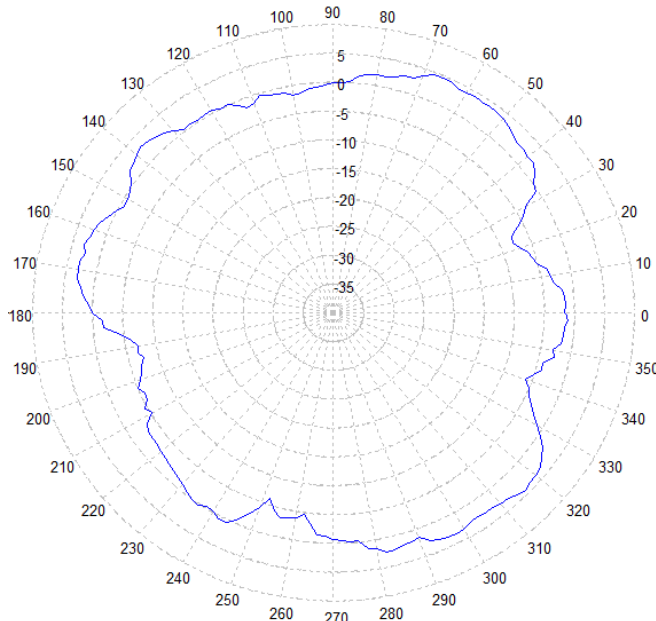

# SMW416 Series

Multi-band Mount Antenna with GPS  
694-960 & 1710-3700 MHz (Global LTE)  
2 x 5.8-6.0 GHz (DSRC)

LTE - 1700 MHz - Azimuth Plot

LTE - 1700 MHz - Elevation Plot

LTE - 2700 MHz - Azimuth Plot

LTE - 2700 MHz - Elevation Plot

# SMW416 Series

Multi-band Mount Antenna with GPS  
694-960 & 1710-3700 MHz (Global LTE)  
2 x 5.8-6.0 GHz (DSRC)

DSRC 1 - 5900 MHz - Azimuth Plot

DSRC 1 - 5900 MHz - Elevation Plot

DSRC 2 - 5900 MHz - Azimuth Plot

DSRC 2 - 5900 MHz - Elevation Plot