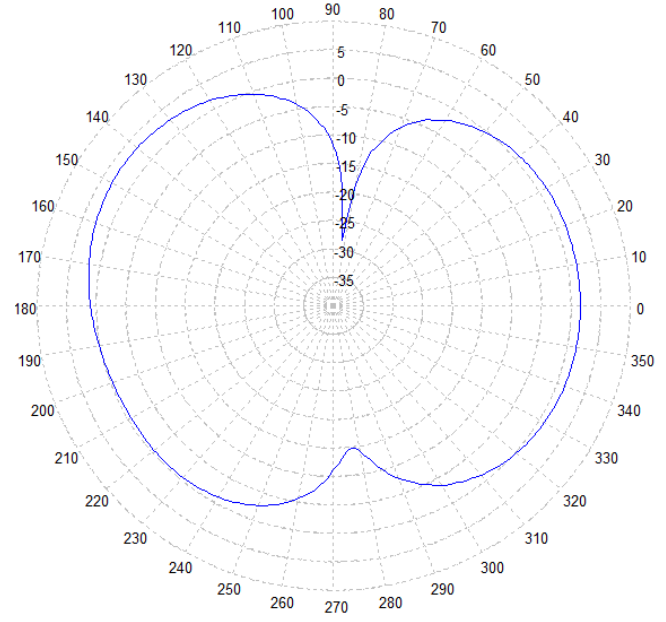

# SMW416 Series

Multi-band Mount Antenna with GPS  
694-960 & 1710-3700 MHz (Global LTE)  
2 x 5.8-6.0 GHz (DSRC)

LTE - 700 MHz - Azimuth Plot

LTE - 700 MHz - Elevation Plot

LTE - 960 MHz - Azimuth Plot

LTE - 900 MHz - Elevation Plot

# SMW416 Series

Multi-band Mount Antenna with GPS  
694-960 & 1710-3700 MHz (Global LTE)  
2 x 5.8-6.0 GHz (DSRC)

LTE - 1700 MHz - Azimuth Plot

LTE - 1700 MHz - Elevation Plot

LTE - 2700 MHz - Azimuth Plot

LTE - 2700 MHz - Elevation Plot

# SMW416 Series

Multi-band Mount Antenna with GPS  
694-960 & 1710-3700 MHz (Global LTE)  
2 x 5.8-6.0 GHz (DSRC)

DSRC 1 - 5900 MHz - Azimuth Plot

DSRC 1 - 5900 MHz - Elevation Plot

DSRC 2 - 5900 MHz - Azimuth Plot