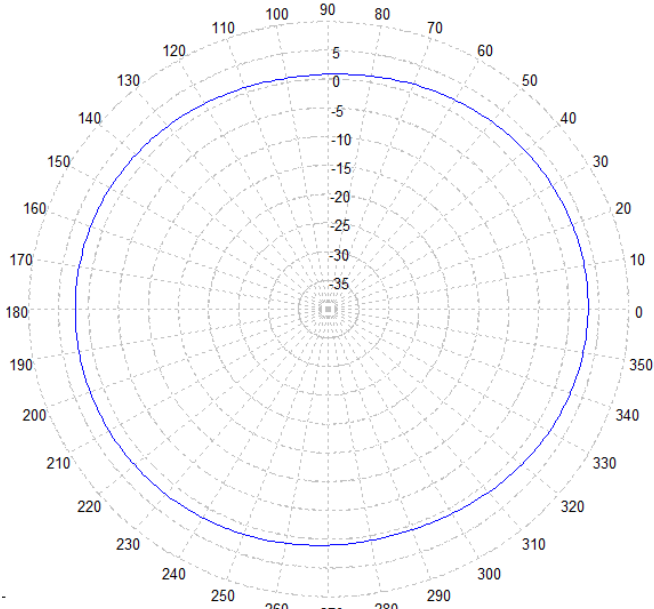

# SMW416 Series

Multi-band Mount Antenna with GPS  
694-960 & 1710-3700 MHz (Global LTE)  
2 x 5.8-6.0 GHz (DSRC)

LTE - 700 MHz - Azimuth Plot

LTE - 700 MHz - Elevation Plot

LTE - 960 MHz - Azimuth Plot

LTE - 900 MHz - Elevation Plot

# SMW416 Series

Multi-band Mount Antenna with GPS  
694-960 & 1710-3700 MHz (Global LTE)  
2 x 5.8-6.0 GHz (DSRC)

LTE - 1700 MHz - Azimuth Plot

LTE - 1700 MHz - Elevation Plot

LTE - 2700 MHz - Azimuth Plot

LTE - 2700 MHz - Elevation Plot

# SMW416 Series

Multi-band Mount Antenna with GPS  
694-960 & 1710-3700 MHz (Global LTE)  
2 x 5.8-6.0 GHz (DSRC)

DSRC 1 - 5900 MHz - Azimuth Plot

DSRC 1 - 5900 MHz - Elevation Plot

DSRC 2 - 5900 MHz - Azimuth Plot