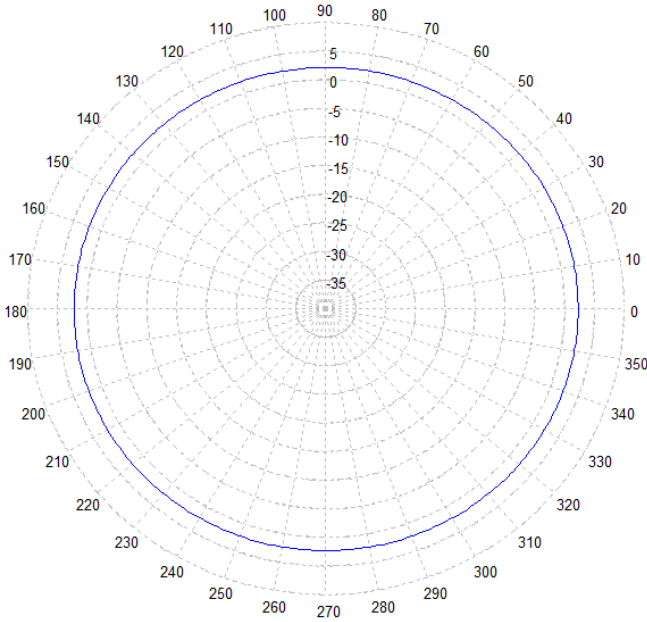

# SMW416 Series

Multi-band Mount Antenna with GPS  
694-960 & 1710-3700 MHz (Global LTE)  
2 x 5.8-6.0 GHz (DSRC)

LTE - 700 MHz - Azimuth Plot

LTE - 700 MHz - Elevation Plot

LTE - 960 MHz - Azimuth Plot

LTE - 900 MHz - Elevation Plot

# SMW416 Series

Multi-band Mount Antenna with GPS  
694-960 & 1710-3700 MHz (Global LTE)  
2 x 5.8-6.0 GHz (DSRC)

LTE - 1700 MHz - Azimuth Plot

LTE - 1700 MHz - Elevation Plot

LTE - 2700 MHz - Azimuth Plot

LTE - 2700 MHz - Elevation Plot

# SMW416 Series

Multi-band Mount Antenna with GPS  
694-960 & 1710-3700 MHz (Global LTE)  
2 x 5.8-6.0 GHz (DSRC)

DSRC 1 - 5900 MHz - Azimuth Plot

DSRC 1 - 5900 MHz - Elevation Plot

DSRC 2 - 5900 MHz - Azimuth Plot