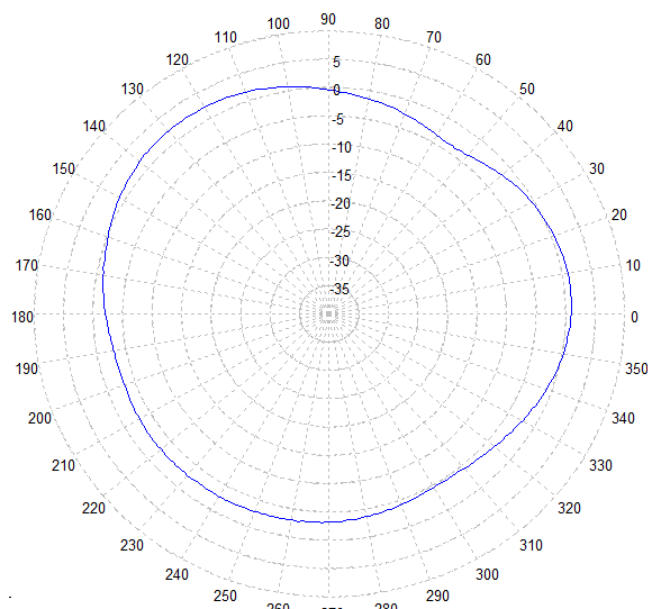

# SMW416 Series

Multi-band Mount Antenna with GPS  
694-960 & 1710-3700 MHz (Global LTE)  
2 x 5.8-6.0 GHz (DSRC)

LTE - 700 MHz - Azimuth Plot

LTE - 700 MHz - Elevation Plot

LTE - 960 MHz - Azimuth Plot

LTE - 900 MHz - Elevation Plot

# SMW416 Series

Multi-band Mount Antenna with GPS  
694-960 & 1710-3700 MHz (Global LTE)  
2 x 5.8-6.0 GHz (DSRC)

LTE - 1700 MHz - Azimuth Plot

LTE - 1700 MHz - Elevation Plot

LTE - 2700 MHz - Azimuth Plot

LTE - 2700 MHz - Elevation Plot

# SMW416 Series

Multi-band Mount Antenna with GPS  
694-960 & 1710-3700 MHz (Global LTE)  
2 x 5.8-6.0 GHz (DSRC)

DSRC 1 - 5900 MHz - Azimuth Plot

DSRC 1 - 5900 MHz - Elevation Plot

DSRC 2 - 5900 MHz - Azimuth Plot