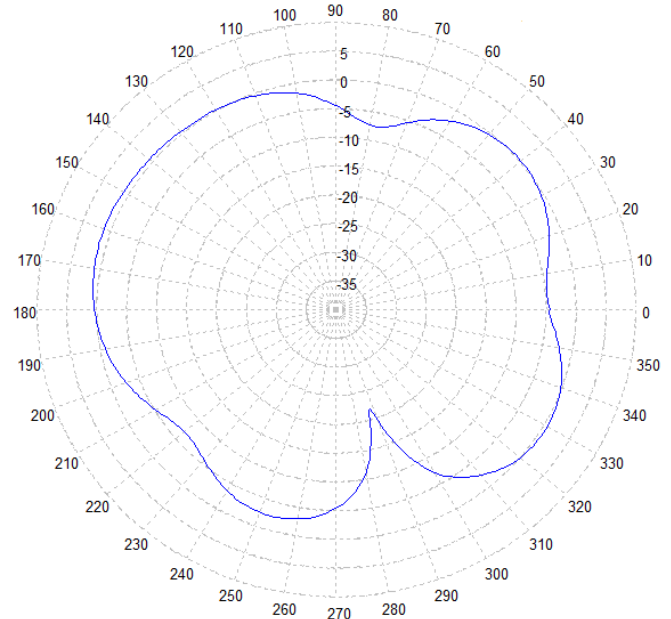

# SMW416 Series

Multi-band Mount Antenna with GPS  
694-960 & 1710-3700 MHz (Global LTE)  
2 x 5.8-6.0 GHz (DSRC)

LTE - 700 MHz - Azimuth Plot

LTE - 700 MHz - Elevation Plot

LTE - 960 MHz - Azimuth Plot

LTE - 900 MHz - Elevation Plot

# SMW416 Series

Multi-band Mount Antenna with GPS  
694-960 & 1710-3700 MHz (Global LTE)  
2 x 5.8-6.0 GHz (DSRC)

LTE - 1700 MHz - Azimuth Plot

LTE - 1700 MHz - Elevation Plot

LTE - 2700 MHz - Azimuth Plot

LTE - 2700 MHz - Elevation Plot

# SMW416 Series

Multi-band Mount Antenna with GPS  
694-960 & 1710-3700 MHz (Global LTE)  
2 x 5.8-6.0 GHz (DSRC)

DSRC 1 - 5900 MHz - Azimuth Plot

DSRC 1 - 5900 MHz - Elevation Plot

DSRC 2 - 5900 MHz - Azimuth Plot