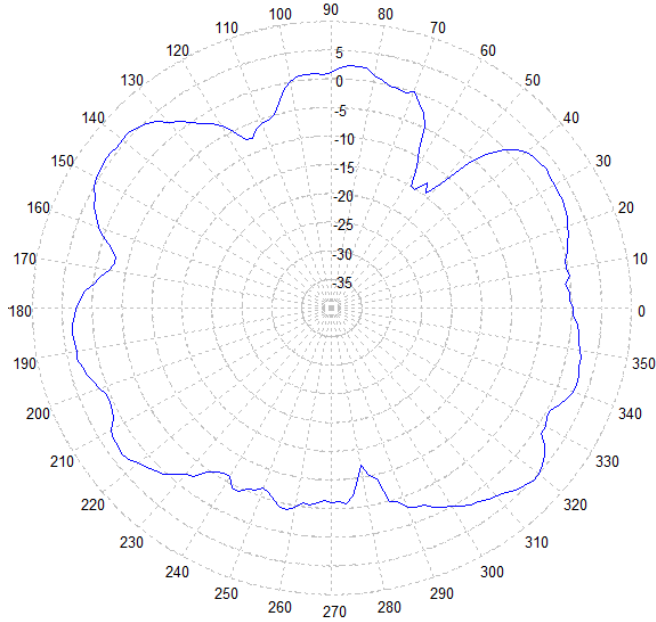

# SMW416 Series

Multi-band Mount Antenna with GPS  
694-960 & 1710-3700 MHz (Global LTE)  
2 x 5.8-6.0 GHz (DSRC)

LTE - 700 MHz - Azimuth Plot

LTE - 700 MHz - Elevation Plot

LTE - 960 MHz - Azimuth Plot

LTE - 900 MHz - Elevation Plot

# SMW416 Series

Multi-band Mount Antenna with GPS  
694-960 & 1710-3700 MHz (Global LTE)  
2 x 5.8-6.0 GHz (DSRC)

LTE - 1700 MHz - Azimuth Plot

LTE - 1700 MHz - Elevation Plot

LTE - 2700 MHz - Azimuth Plot

LTE - 2700 MHz - Elevation Plot

# SMW416 Series

Multi-band Mount Antenna with GPS  
694-960 & 1710-3700 MHz (Global LTE)  
2 x 5.8-6.0 GHz (DSRC)

DSRC 1 - 5900 MHz - Azimuth Plot

DSRC 1 - 5900 MHz - Elevation Plot

DSRC 2 - 5900 MHz - Azimuth Plot