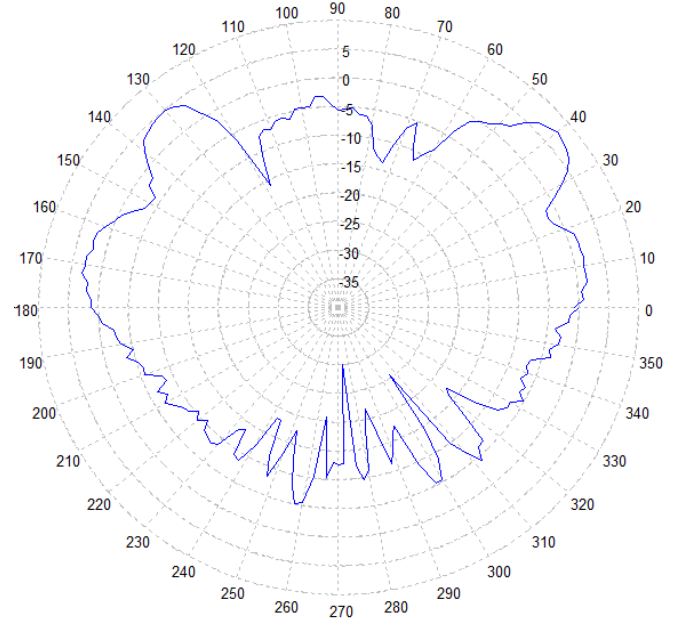

# SMW416 Series

Multi-band Mount Antenna with GPS  
694-960 & 1710-3700 MHz (Global LTE)  
2 x 5.8-6.0 GHz (DSRC)

LTE - 700 MHz - Azimuth Plot

LTE - 700 MHz - Elevation Plot

LTE - 960 MHz - Azimuth Plot

LTE - 900 MHz - Elevation Plot

# SMW416 Series

Multi-band Mount Antenna with GPS  
694-960 & 1710-3700 MHz (Global LTE)  
2 x 5.8-6.0 GHz (DSRC)

LTE - 1700 MHz - Azimuth Plot

LTE - 1700 MHz - Elevation Plot

LTE - 2700 MHz - Azimuth Plot

LTE - 2700 MHz - Elevation Plot

# SMW416 Series

Multi-band Mount Antenna with GPS  
694-960 & 1710-3700 MHz (Global LTE)  
2 x 5.8-6.0 GHz (DSRC)

DSRC 1 - 5900 MHz - Azimuth Plot

DSRC 1 - 5900 MHz - Elevation Plot

DSRC 2 - 5900 MHz - Azimuth Plot