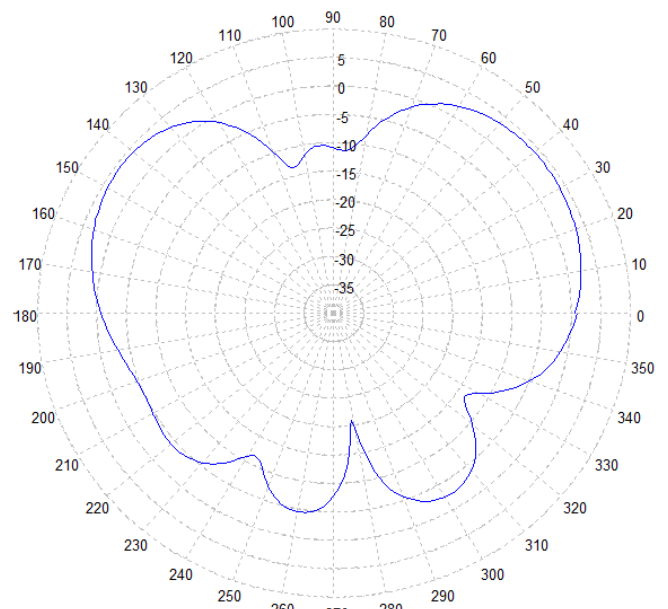

# SMW416 Series

Multi-band Mount Antenna with GPS  
694-960 & 1710-3700 MHz (Global LTE)  
2 x 5.8-6.0 GHz (DSRC)

LTE - 700 MHz - Azimuth Plot

LTE - 700 MHz - Elevation Plot

LTE - 960 MHz - Azimuth Plot

LTE - 900 MHz - Elevation Plot

# SMW416 Series

Multi-band Mount Antenna with GPS  
694-960 & 1710-3700 MHz (Global LTE)  
2 x 5.8-6.0 GHz (DSRC)

LTE - 1700 MHz - Azimuth Plot

LTE - 1700 MHz - Elevation Plot

LTE - 2700 MHz - Azimuth Plot

LTE - 2700 MHz - Elevation Plot

# SMW416 Series

Multi-band Mount Antenna with GPS  
694-960 & 1710-3700 MHz (Global LTE)  
2 x 5.8-6.0 GHz (DSRC)

DSRC 1 - 5900 MHz - Azimuth Plot

DSRC 1 - 5900 MHz - Elevation Plot

DSRC 2 - 5900 MHz - Azimuth Plot