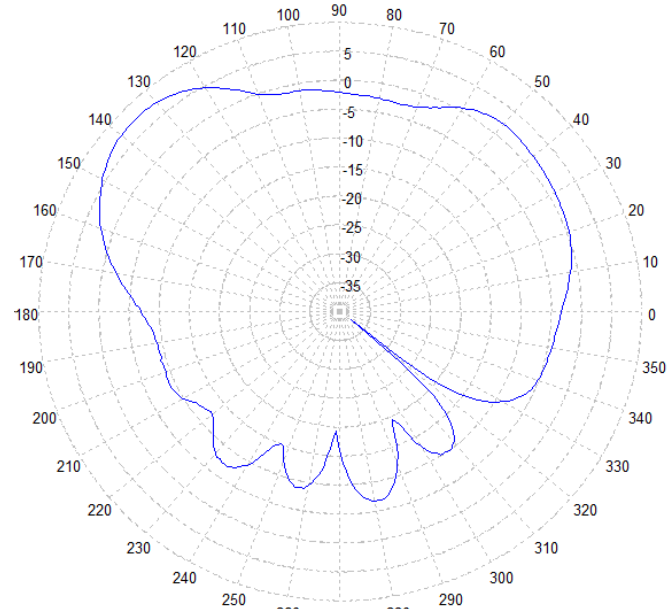

# SMW416 Series

Multi-band Mount Antenna with GPS  
694-960 & 1710-3700 MHz (Global LTE)  
2 x 5.8-6.0 GHz (DSRC)

LTE - 700 MHz - Azimuth Plot

LTE - 700 MHz - Elevation Plot

LTE - 960 MHz - Azimuth Plot

LTE - 900 MHz - Elevation Plot

# SMW416 Series

Multi-band Mount Antenna with GPS  
694-960 & 1710-3700 MHz (Global LTE)  
2 x 5.8-6.0 GHz (DSRC)

LTE - 1700 MHz - Azimuth Plot

LTE - 1700 MHz - Elevation Plot

LTE - 2700 MHz - Azimuth Plot

LTE - 2700 MHz - Elevation Plot

# SMW416 Series

Multi-band Mount Antenna with GPS  
694-960 & 1710-3700 MHz (Global LTE)  
2 x 5.8-6.0 GHz (DSRC)

DSRC 1 - 5900 MHz - Azimuth Plot

DSRC 1 - 5900 MHz - Elevation Plot

DSRC 2 - 5900 MHz - Azimuth Plot