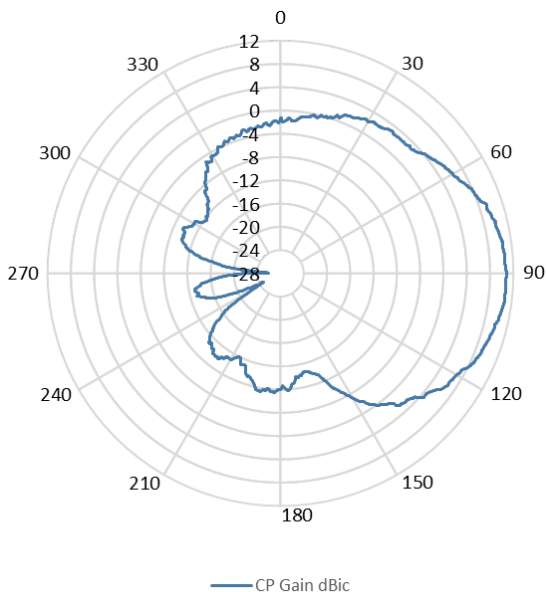

XW-24/5XO-711 Series

Dual Band Circular Polarized WiFi Panel Antenna
7dBic, 2400-2500 MHz 11dBic, 5000-6000 MHz

2400 MHz – Azimuth Plot

2500 MHz – Azimuth Plot

5000 MHz – Azimuth Plot

6000 MHz – Azimuth Plot