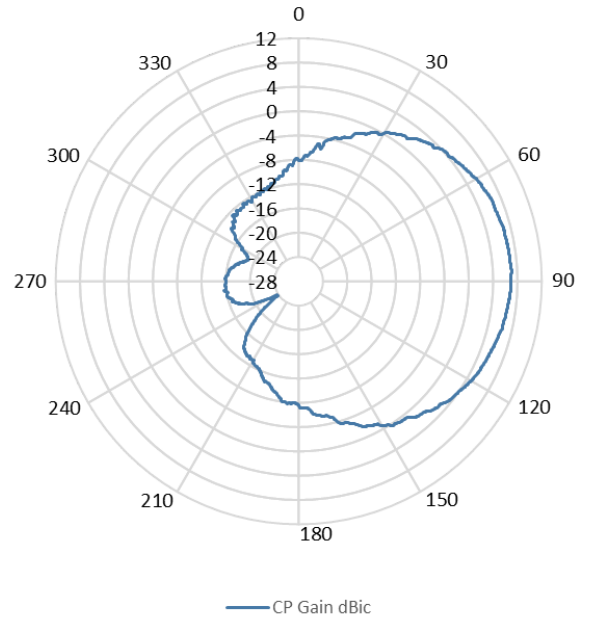

XW-24/5XO-711 Series

Dual Band Circular Polarized WiFi Panel Antenna
7dBic, 2400-2500 MHz 11dBic, 5000-6000 MHz

2400 MHz – Azimuth Plot

2500 MHz – Azimuth Plot

5000 MHz – Azimuth Plot

6000 MHz – Azimuth Plot