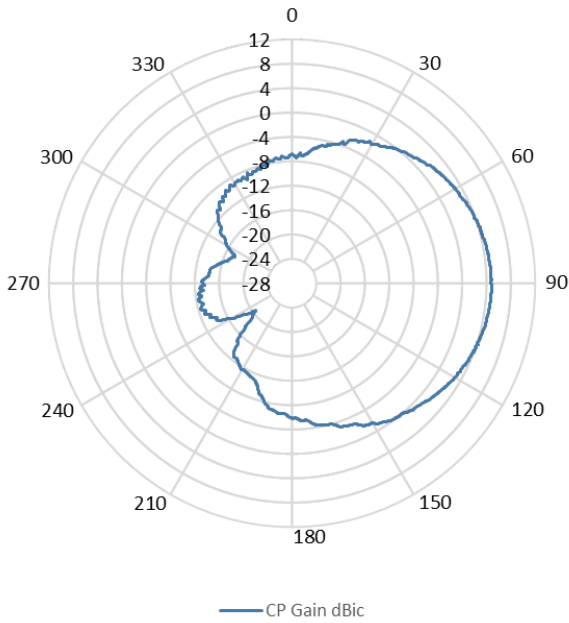

XW-24/5XO-711 Series

Dual Band Circular Polarized WiFi Panel Antenna
7dBic, 2400-2500 MHz 11dBic, 5000-6000 MHz

2400 MHz – Azimuth Plot

2500 MHz – Azimuth Plot

5000 MHz – Azimuth Plot

6000 MHz – Azimuth Plot