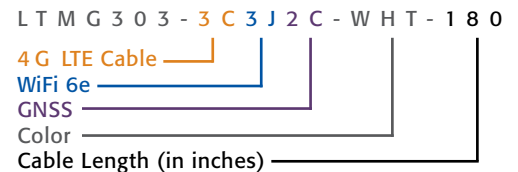

LTMG303

MULTIBAND SURFACE MOUNT ANTENNA

PRODUCT OVERVIEW

The 3-cable LTMG303 antenna includes one 4G LTE element, one WiFi 6e element and one GNSS element.

The cellular antenna element covers: 694-960 & 1710-3700 MHz. Cellular coverage includes these bands: CBRS (Citizens Broadband Radio Service) at 3.55-3.7 GHz, Band 71 at 617-698 MHz, & FirstNet Band 14. The WiFi 6e element covers both 2.4-2.5 GHz and 4.9-7.2 GHz. The GNSS element operates on GPS, Galileo, Glonass, QZSS or Beidou. Specify LTM303 for a model configured with GPS only.

Standard cable length is 15 feet (4.5 m); other cable length options are available.

Visit our [eStore](#) to purchase an Antenna Online.

Electrical Specifications		
Frequency & Gain	4G LTE Cable 1	694 - 960 MHz, 3 dBi 1710 - 3700 MHz, 4 dBi
	WiFi Cable 2	2.4-2.5 & 4.9-7.2 GHz, 5 dBi
	GNSS Cable 3	1561, 1575, & 1602 MHz, LNA 26 dB, 5 dBi (RHCP)
VSWR	< 2:1	
Impedance	50 Ohm Nominal	
Power Rating	10 Watts	
GNSS	Amplifier Gain	26 dB +/- 3 dB
	Amplifier Bias Voltage	2.7 to 5 VDC
	Noise Figure	2.0 dB max, 1.5 dB typical
	Current	20 mA max, 10 mA typical

Mechanical Specifications	
Radome Material & Color	ASA UV-Inhibitive Plastic, Available in Black or White
Radome Base Material	Corrosion Resistant Aluminum
Radome Dimension	5.50" (139 mm) in Diameter & 2.38" (60 mm) in Height
Standard Connectors	SMA Plugs (Male)
Cables 1 & 2	Separate LL-195, 15 ft (4.5 m)
GNSS Cable 3	RG-174, 15 ft (4.5 m)
Operating Temperature	-40° to +80° C
Mounting	7/8" (22 mm) Dia. Feed Through 3/4" (19 mm) lg. Thread for up to 1/2" (13 mm) Thick Surface
Shock & Vibration	IEEE-1478, EN 61373, MIL-810G, TIA 329.2-C
Dust & Water Ingress	IP69K (Stud Mount, When Properly Mounted) IP67 (Mag-Mount, When Properly Mounted)
RoHS Compliant	Yes