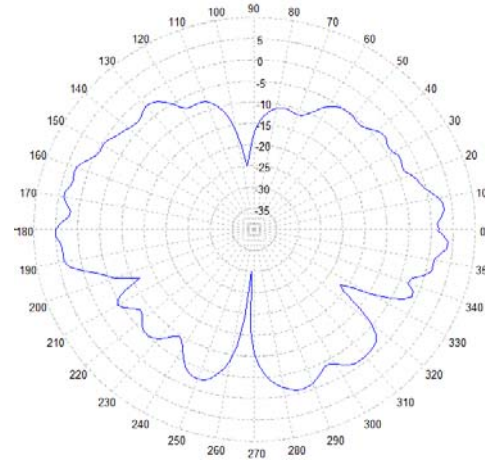

DOD7-700/2700 Series

MIMO Omni Directional Antenna

5 dBi, 694-960 MHz & 7dBi, 1700-2700 MHz

700 MHz – Elevation Plot

825 MHz – Elevation Plot

930 MHz – Elevation Plot

1800 MHz – Elevation Plot

2100 MHz – Elevation Plot

2500 MHz – Elevation Plot