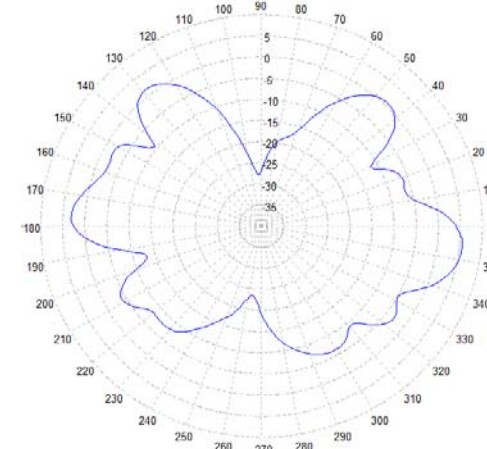

DOD7-700/2700 Series

MIMO Omni Directional Antenna

5 dBi, 694-960 MHz & 7dBi, 1700-2700 MHz

700 MHz – Elevation Plot

825 MHz – Elevation Plot

930 MHz – Elevation Plot

1800 MHz – Elevation Plot

2100 MHz – Elevation Plot

2500 MHz – Elevation Plot