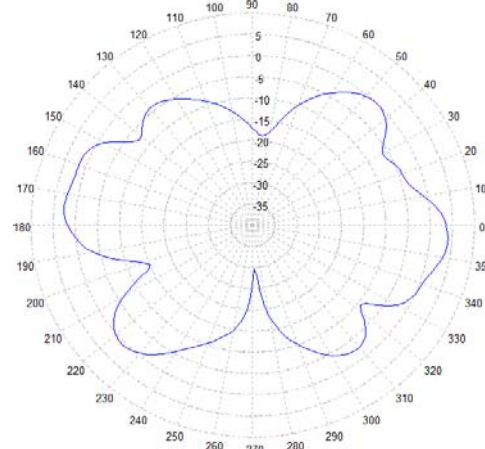

DOD7-700/2700 Series

MIMO Omni Directional Antenna

5 dBi, 694-960 MHz & 7dBi, 1700-2700 MHz

700 MHz – Elevation Plot

825 MHz – Elevation Plot

930 MHz – Elevation Plot

1800 MHz – Elevation Plot

2100 MHz – Elevation Plot

2500 MHz – Elevation Plot