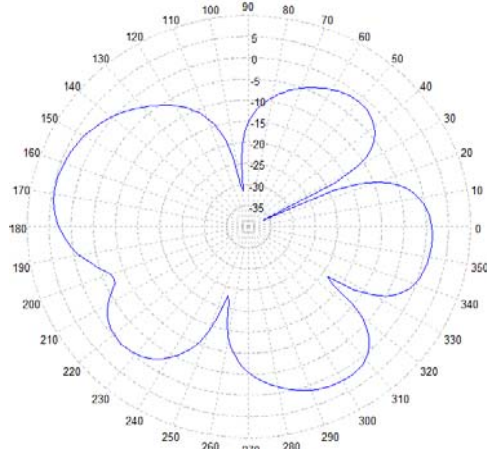

DOD7-700/2700 Series

MIMO Omni Directional Antenna

5 dBi, 694-960 MHz & 7dBi, 1700-2700 MHz

700 MHz – Elevation Plot

825 MHz – Elevation Plot

930 MHz – Elevation Plot

1800 MHz – Elevation Plot

2100 MHz – Elevation Plot

2500 MHz – Elevation Plot