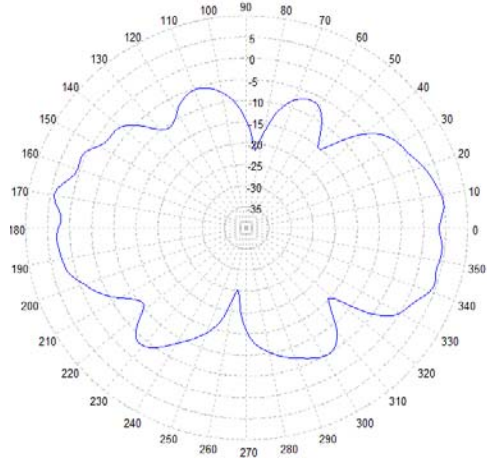

DOD7-700/2700 Series

MIMO Omni Directional Antenna

5 dBi, 694-960 MHz & 7dBi, 1700-2700 MHz

700 MHz – Elevation Plot

825 MHz – Elevation Plot

930 MHz – Elevation Plot

1800 MHz – Elevation Plot

2100 MHz – Elevation Plot

2500 MHz – Elevation Plot