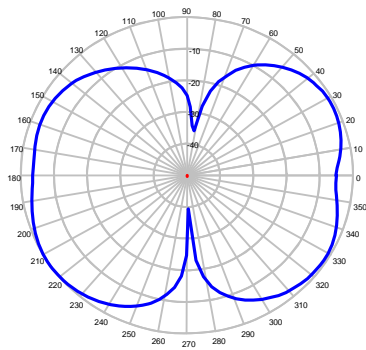

EM-700/2700 Series

Embedded Antenna

694-960 MHz & 1710-2750 MHz

ELEVATION @ 694 MHz

ELEVATION @ 750 MHz

ELEVATION @ 850 MHz

ELEVATION @ 950 MHz

ELEVATION @ 1710 MHz