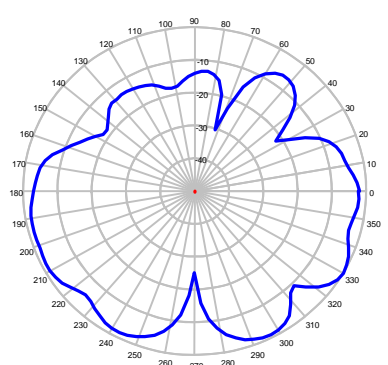

ELEVATION @ 2150 MHz