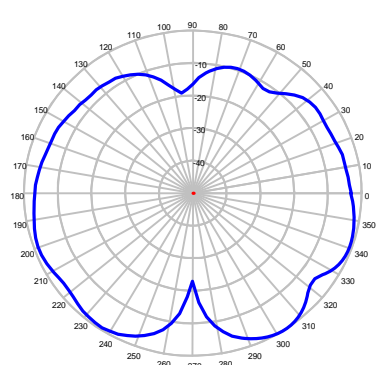

EM-700/2700 Series

Embedded Antenna

694-960 MHz & 1710-2750 MHz

ELEVATION @ 694 MHz

ELEVATION @ 750 MHz

ELEVATION @ 850 MHz

ELEVATION @ 950 MHz

ELEVATION @ 1710 MHz

ELEVATION @ 1880 MHz

ELEVATION @ 2150 MHz

ELEVATION @ 2450 MHz

ELEVATION @ 2650 MHz