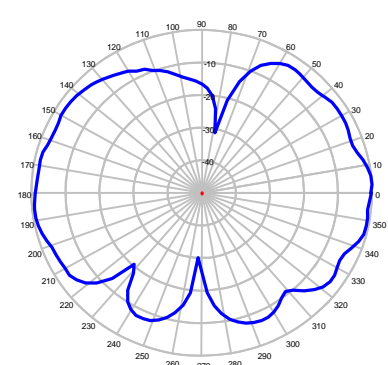

ELEVATION @ 2450 MHz