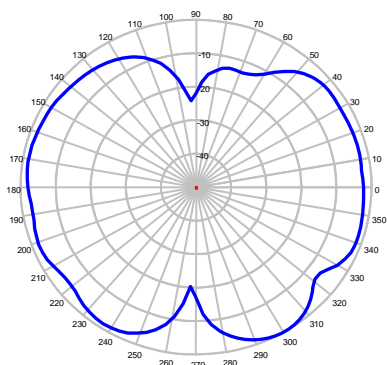

EM-700/2700 Series

Embedded Antenna

694-960 MHz & 1710-2750 MHz

ELEVATION @ 694 MHz

ELEVATION @ 750 MHz

ELEVATION @ 850 MHz

ELEVATION @ 950 MHz

ELEVATION @ 1710 MHz

ELEVATION @ 1880 MHz

ELEVATION @ 2150 MHz

ELEVATION @ 2450 MHz

ELEVATION @ 2650 MHz