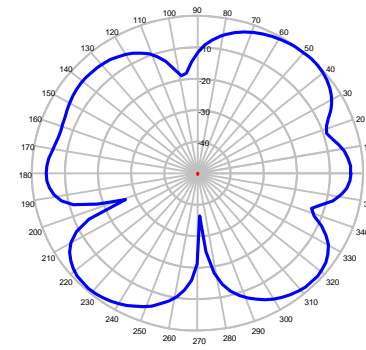

EM-700/2700 Series

Embedded Antenna

694-960 MHz & 1710-2750 MHz

ELEVATION @ 694 MHz

ELEVATION @ 750 MHz

ELEVATION @ 850 MHz

ELEVATION @ 950 MHz

ELEVATION @ 1710 MHz