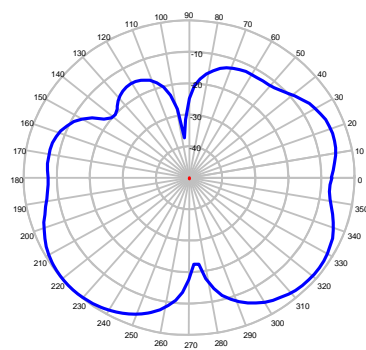

EM-700/2700 Series

Embedded Antenna

694-960 MHz & 1710-2750 MHz

ELEVATION @ 694 MHz

ELEVATION @ 750 MHz

ELEVATION @ 850 MHz

ELEVATION @ 950 MHz

ELEVATION @ 1710 MHz

ELEVATION @ 1880 MHz

ELEVATION @ 2150 MHz

ELEVATION @ 2450 MHz

ELEVATION @ 2650 MHz