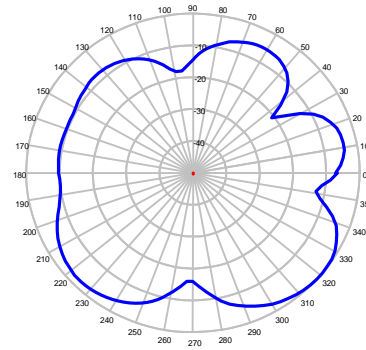

EM-700/2700 Series

Embedded Antenna

694-960 MHz & 1710-2750 MHz

ELEVATION @ 694 MHz

ELEVATION @ 750 MHz

ELEVATION @ 850 MHz

ELEVATION @ 950 MHz

ELEVATION @ 1710 MHz