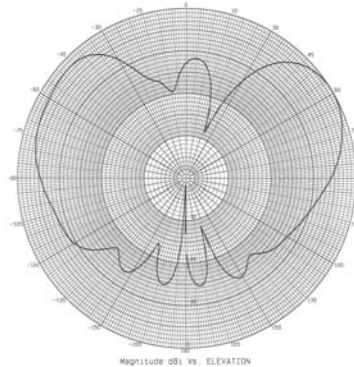

LTM 603 Series Antenna (LTE WiFi Element Frequencies)

LTE 6 X MIMO WiFi Mobile Surface Mount Antenna

2.4-2.5 & 4.9-6.0 GHz

2450 MHz – Elevation

2700 MHz – Elevation

4900 MHz – Elevation

5500 MHz – Elevation

5950 MHz – Elevation

2450 MHz – Azimuth

2700 MHz – Azimuth

4900 MHz – Azimuth

5500 MHz – Azimuth

5950 MHz – Azimuth