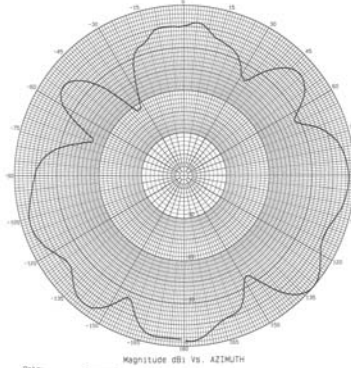

LTM 603 Series Antenna (LTE WiFi Element Frequencies)

LTE 6 X MIMO WiFi Mobile Surface Mount Antenna

2.4-2.5 & 4.9-6.0 GHz

2450 MHz – Elevation

2700 MHz – Elevation

4900 MHz – Elevation

5500 MHz – Elevation

5950 MHz – Elevation

2450 MHz – Azimuth

2700 MHz – Azimuth

4900 MHz – Azimuth

5500 MHz – Azimuth

5950 MHz – Azimuth