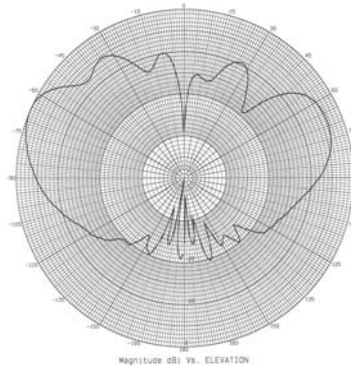

LTM 603 Series Antenna (LTE WiFi Element Frequencies)

LTE 6 X MIMO WiFi Mobile Surface Mount Antenna

2.4-2.5 & 4.9-6.0 GHz

2450 MHz – Elevation

2700 MHz – Elevation

4900 MHz – Elevation

5500 MHz – Elevation

5950 MHz – Elevation

2450 MHz – Azimuth

2700 MHz – Azimuth

4900 MHz – Azimuth

5500 MHz – Azimuth

5950 MHz – Azimuth