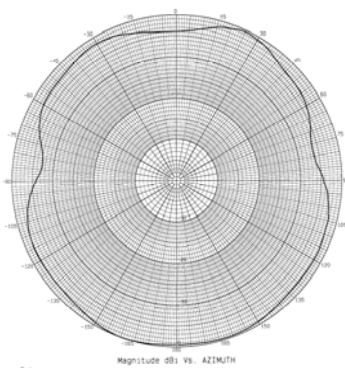

LTM 603 Series Antenna (LTE WiFi Element Frequencies)

LTE 6 X MIMO WiFi Mobile Surface Mount Antenna

2.4-2.5 & 4.9-6.0 GHz

2450 MHz – Elevation

2700 MHz – Elevation

4900 MHz – Elevation

5500 MHz – Elevation

5950 MHz – Elevation

2450 MHz – Azimuth

2700 MHz – Azimuth

4900 MHz – Azimuth

5500 MHz – Azimuth

5950 MHz – Azimuth