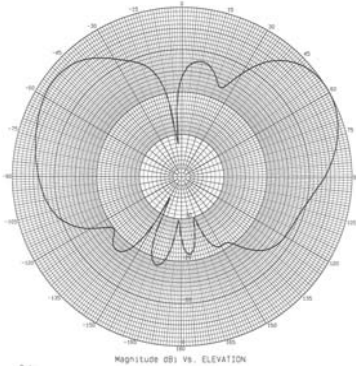

LTM 603 Series Antenna (LTE WiFi Element Frequencies)

LTE 6 X MIMO WiFi Mobile Surface Mount Antenna

2.4-2.5 & 4.9-6.0 GHz

2450 MHz – Elevation

2700 MHz – Elevation

4900 MHz – Elevation

5500 MHz – Elevation

5950 MHz – Elevation

2450 MHz – Azimuth

2700 MHz – Azimuth

4900 MHz – Azimuth

5500 MHz – Azimuth

5950 MHz – Azimuth