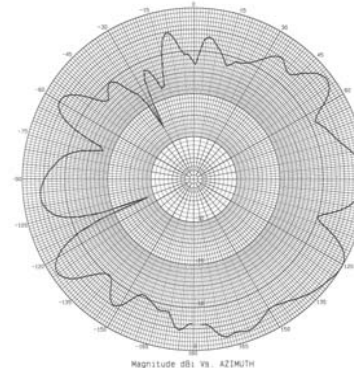

LTM 603 Series Antenna (LTE WiFi Element Frequencies)

LTE 6 X MIMO WiFi Mobile Surface Mount Antenna

2.4-2.5 & 4.9-6.0 GHz

2450 MHz – Elevation

2700 MHz – Elevation

4900 MHz – Elevation

5500 MHz – Elevation

5950 MHz – Elevation

2450 MHz – Azimuth

2700 MHz – Azimuth

4900 MHz – Azimuth

5500 MHz – Azimuth

5950 MHz – Azimuth