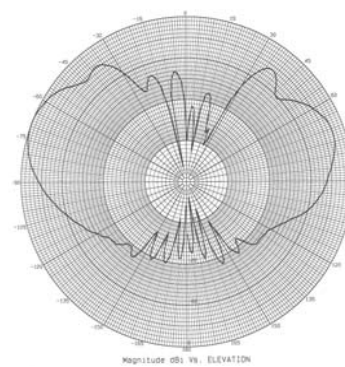

LTM 603 Series Antenna (LTE WiFi Element Frequencies)

LTE 6 X MIMO WiFi Mobile Surface Mount Antenna

2.4-2.5 & 4.9-6.0 GHz

2450 MHz – Elevation

2700 MHz – Elevation

4900 MHz – Elevation

5500 MHz – Elevation

5950 MHz – Elevation

2450 MHz – Azimuth

2700 MHz – Azimuth

4900 MHz – Azimuth

5500 MHz – Azimuth

5950 MHz – Azimuth