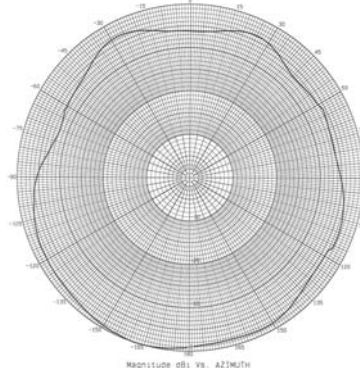

LTM 603 Series Antenna (LTE WiFi Element Frequencies)

LTE 6 X MIMO WiFi Mobile Surface Mount Antenna

2.4-2.5 & 4.9-6.0 GHz

2450 MHz – Elevation

2700 MHz – Elevation

4900 MHz – Elevation

5500 MHz – Elevation

5950 MHz – Elevation

2450 MHz – Azimuth

2700 MHz – Azimuth

4900 MHz – Azimuth

5500 MHz – Azimuth

5950 MHz – Azimuth