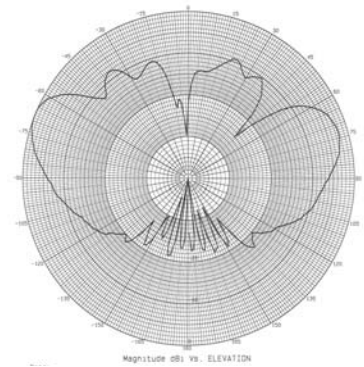

LTM 603 Series Antenna (LTE WiFi Element Frequencies)

LTE 6 X MIMO WiFi Mobile Surface Mount Antenna

2.4-2.5 & 4.9-6.0 GHz

2450 MHz – Elevation

2700 MHz – Elevation

4900 MHz – Elevation

5500 MHz – Elevation

5950 MHz – Elevation

2450 MHz – Azimuth

2700 MHz – Azimuth

4900 MHz – Azimuth

5500 MHz – Azimuth

5950 MHz – Azimuth