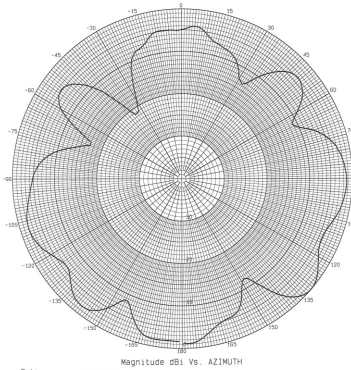

LTM 504Series Antenna (4x Dual Band WiFi)

WiFi MIMO Mobile Surface Mount Antenna

5 dBi, 2.4-2.5 & 4.9-6.0 GHz

2450 MHz – Elevation

2700 MHz – Elevation

4900 MHz – Elevation

5500 MHz – Elevation

5950 MHz – Elevation

2450 MHz – Azimuth

2700 MHz – Azimuth

4900 MHz – Azimuth

5500 MHz – Azimuth

5950 MHz – Azimuth