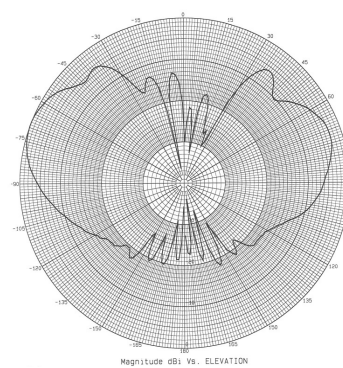

LTM 504Series Antenna (4x Dual Band WiFi)

WiFi MIMO Mobile Surface Mount Antenna

5 dBi, 2.4-2.5 & 4.9-6.0 GHz

2450 MHz – Elevation

2700 MHz – Elevation

4900 MHz – Elevation

5500 MHz – Elevation

5950 MHz – Elevation

2450 MHz – Azimuth

2700 MHz – Azimuth

4900 MHz – Azimuth

5500 MHz – Azimuth

5950 MHz – Azimuth