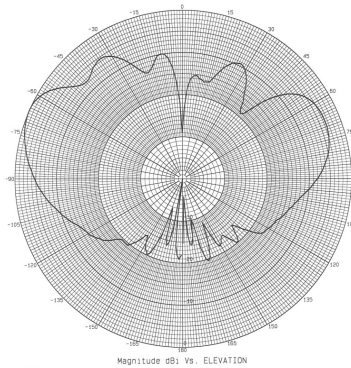

LTM 504Series Antenna (4x Dual Band WiFi)

WiFi MIMO Mobile Surface Mount Antenna

5 dBi, 2.4-2.5 & 4.9-6.0 GHz

2450 MHz – Elevation

2700 MHz – Elevation

4900 MHz – Elevation

5500 MHz – Elevation

5950 MHz – Elevation

2450 MHz – Azimuth

2700 MHz – Azimuth

4900 MHz – Azimuth

5500 MHz – Azimuth

5950 MHz – Azimuth