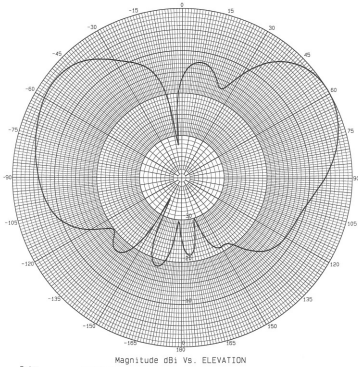

LTM 504Series Antenna (4x Dual Band WiFi)

WiFi MIMO Mobile Surface Mount Antenna

5 dBi, 2.4-2.5 & 4.9-6.0 GHz

2450 MHz – Elevation

2700 MHz – Elevation

4900 MHz – Elevation

5500 MHz – Elevation

5950 MHz – Elevation

2450 MHz – Azimuth

2700 MHz – Azimuth

4900 MHz – Azimuth

5500 MHz – Azimuth

5950 MHz – Azimuth