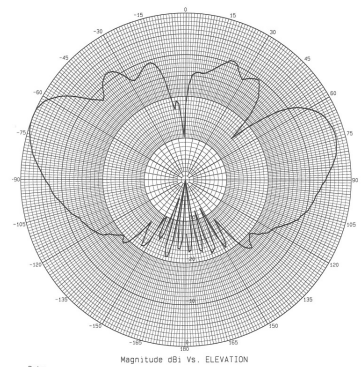

LTM 504Series Antenna (4x Dual Band WiFi)

WiFi MIMO Mobile Surface Mount Antenna

5 dBi, 2.4-2.5 & 4.9-6.0 GHz

2450 MHz – Elevation

2700 MHz – Elevation

4900 MHz – Elevation

5500 MHz – Elevation

5950 MHz – Elevation

2450 MHz – Azimuth

2700 MHz – Azimuth

4900 MHz – Azimuth

5500 MHz – Azimuth

5950 MHz – Azimuth