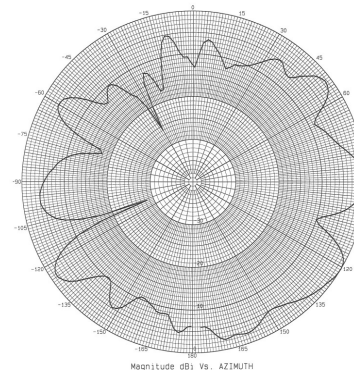

LTM 504Series Antenna (4x Dual Band WiFi)

WiFi MIMO Mobile Surface Mount Antenna

5 dBi, 2.4-2.5 & 4.9-6.0 GHz

2450 MHz – Elevation

2700 MHz – Elevation

4900 MHz – Elevation

5500 MHz – Elevation

5950 MHz – Elevation

2450 MHz – Azimuth

2700 MHz – Azimuth

4900 MHz – Azimuth

5500 MHz – Azimuth

5950 MHz – Azimuth