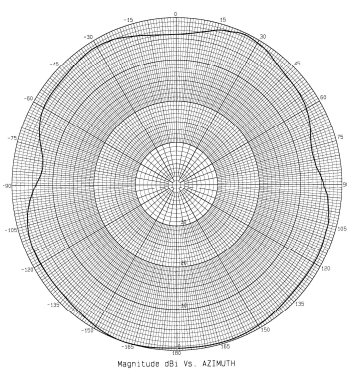

LTM 504Series Antenna (4x Dual Band WiFi)

WiFi MIMO Mobile Surface Mount Antenna

5 dBi, 2.4-2.5 & 4.9-6.0 GHz

2450 MHz – Elevation

2700 MHz – Elevation

4900 MHz – Elevation

5500 MHz – Elevation

5950 MHz – Elevation

2450 MHz – Azimuth

2700 MHz – Azimuth

4900 MHz – Azimuth

5500 MHz – Azimuth

5950 MHz – Azimuth