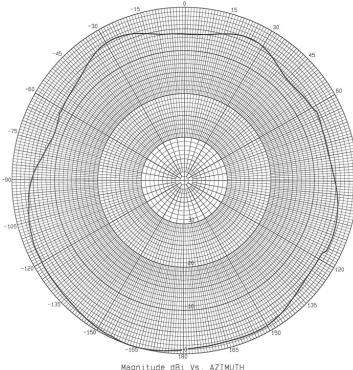

LTM 504Series Antenna (4x Dual Band WiFi)

WiFi MIMO Mobile Surface Mount Antenna

5 dBi, 2.4-2.5 & 4.9-6.0 GHz

2450 MHz – Elevation

2700 MHz – Elevation

4900 MHz – Elevation

5500 MHz – Elevation

5950 MHz – Elevation

2450 MHz – Azimuth

2700 MHz – Azimuth

4900 MHz – Azimuth

5500 MHz – Azimuth

5950 MHz – Azimuth