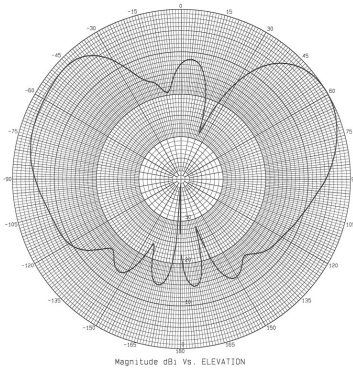

LTM 504Series Antenna (4x Dual Band WiFi)

WiFi MIMO Mobile Surface Mount Antenna

5 dBi, 2.4-2.5 & 4.9-6.0 GHz

2450 MHz – Elevation

2700 MHz – Elevation

4900 MHz – Elevation

5500 MHz – Elevation

5950 MHz – Elevation

2450 MHz – Azimuth

2700 MHz – Azimuth

4900 MHz – Azimuth

5500 MHz – Azimuth

5950 MHz – Azimuth