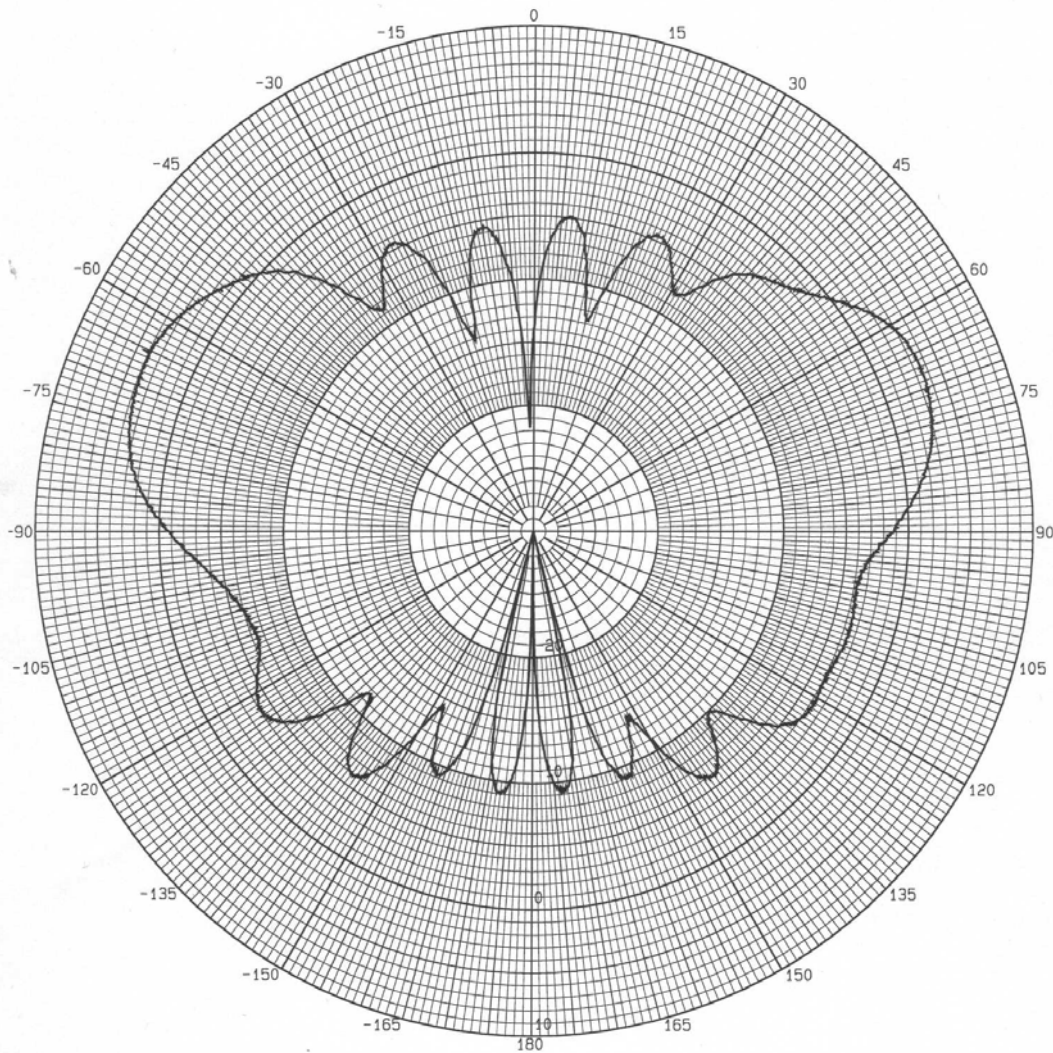

MRM3-3500

Surface Mount Micro Antenna

3 dBi, 3.3-3.7 MHz GHz

3550 MHz – Elevation Plot

Magnitude dBi Vs. Elevation