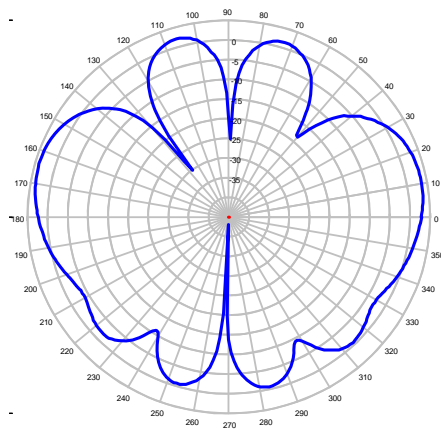

# MGRM Antenna

## Magnet Body Mount Multi-Band “BUS” Antenna 2300, 2350 & 2400 MHz

MGRM at 2300 MHz – Elevation Plot

MGRM at 2350 MHz – Elevation Plot

MGRM at 2400 MHz – Elevation Plot

MGRM at 2300 MHz – Azimuth Plot

MGRM at 2350 MHz – Azimuth Plot

MGRM at 2400 MHz – Azimuth Plot