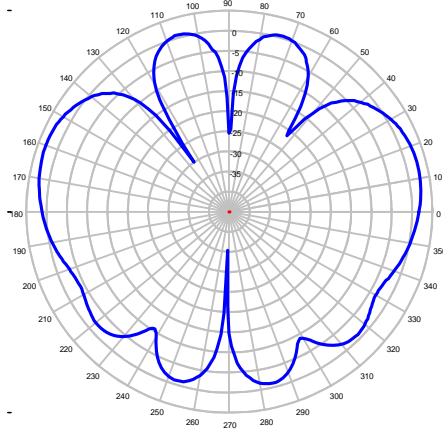

# MGRM Antenna

## Magnet Body Mount Multi-Band “BUS” Antenna 2300, 2350 & 2400 MHz

MGRM at 2300 MHz – Elevation Plot

MGRM at 2350 MHz – Elevation Plot

MGRM at 2400 MHz – Elevation Plot

MGRM at 2300 MHz – Azimuth Plot

MGRM at 2350 MHz – Azimuth Plot

MGRM at 2400 MHz – Azimuth Plot