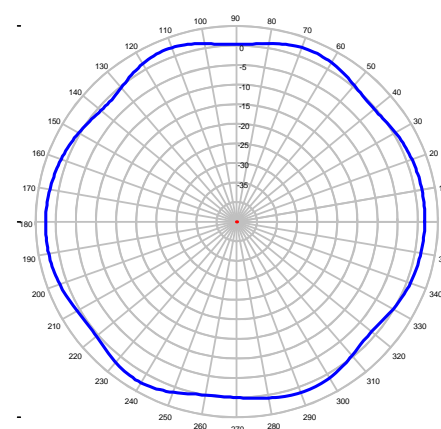

## Magnet Body Mount Multi-Band “BUS” Antenna 2300, 2350 & 2400 MHz

MGRM at 2300 MHz – Elevation Plot

MGRM at 2350 MHz – Elevation Plot

MGRM at 2400 MHz – Elevation Plot

MGRM at 2300 MHz – Azimuth Plot

MGRM at 2350 MHz – Azimuth Plot

MGRM at 2400 MHz – Azimuth Plot