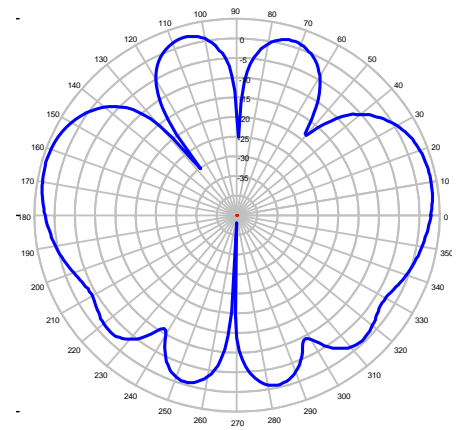

## Magnet Body Mount Multi-Band “BUS” Antenna 2300, 2350 & 2400 MHz

MGRM at 2300 MHz – Elevation Plot

MGRM at 2350 MHz – Elevation Plot

MGRM at 2400 MHz – Elevation Plot

MGRM at 2300 MHz – Azimuth Plot

MGRM at 2350 MHz – Azimuth Plot

MGRM at 2400 MHz – Azimuth Plot