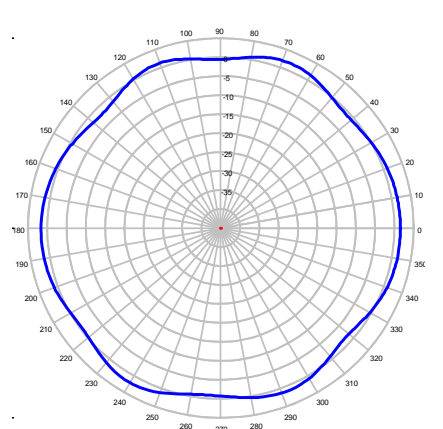

## Magnet Body Mount Multi-Band “BUS” Antenna 2300, 2350 & 2400 MHz

MGRM at 2300 MHz – Elevation Plot

MGRM at 2350 MHz – Elevation Plot

MGRM at 2400 MHz – Elevation Plot

MGRM at 2300 MHz – Azimuth Plot

MGRM at 2350 MHz – Azimuth Plot

MGRM at 2400 MHz – Azimuth Plot