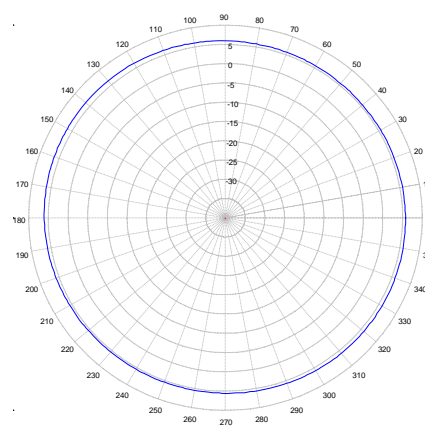

OD6-2000 Omni Directional Antenna

6 dBi, 1710-2170 MHz

1710 MHz – Elevation Plot

1850 MHz – Elevation Plot

1990 MHz – Elevation Plot

2170 MHz Elevation Plot

1710 MHz – Azimuth Plot

1850 MHz – Azimuth Plot

1990 MHz – Azimuth Plot

2170 MHz Azimuth Plot