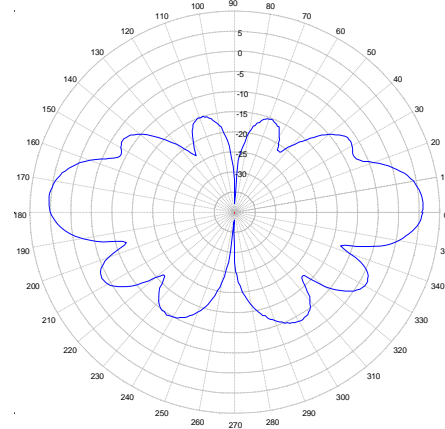

OD6-2000 Omni Directional Antenna

6 dBi, 1710-2170 MHz

1710 MHz – Elevation Plot

1850 MHz – Elevation Plot

1990 MHz – Elevation Plot

2170 MHz Elevation Plot

1710 MHz – Azimuth Plot

1850 MHz – Azimuth Plot

1990 MHz – Azimuth Plot

2170 MHz Azimuth Plot