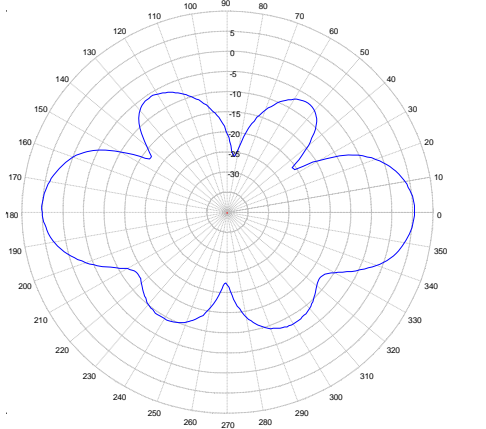

OD6-2000 Omni Directional Antenna

6 dBi, 1710-2170 MHz

1710 MHz – Elevation Plot

1850 MHz – Elevation Plot

1990 MHz – Elevation Plot

2170 MHz Elevation Plot

1710 MHz – Azimuth Plot

1850 MHz – Azimuth Plot

1990 MHz – Azimuth Plot

2170 MHz Azimuth Plot