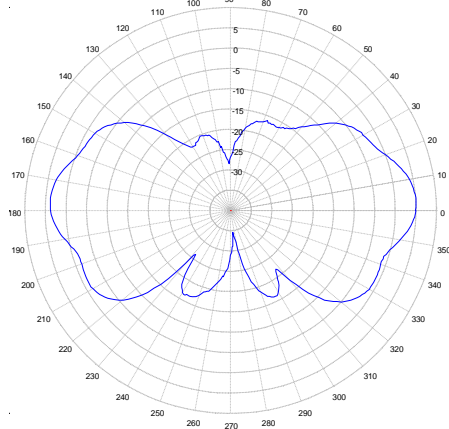

OD6-2000 Omni Directional Antenna

6 dBi, 1710-2170 MHz

1710 MHz – Elevation Plot

1850 MHz – Elevation Plot

1990 MHz – Elevation Plot

2170 MHz Elevation Plot

1710 MHz – Azimuth Plot

1850 MHz – Azimuth Plot

1990 MHz – Azimuth Plot

2170 MHz Azimuth Plot