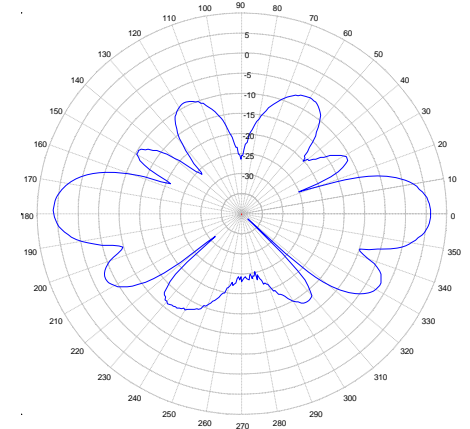

OD6-2000 Omni Directional Antenna

6 dBi, 1710-2170 MHz

1710 MHz – Elevation Plot

1850 MHz – Elevation Plot

1990 MHz – Elevation Plot

2170 MHz Elevation Plot

1710 MHz – Azimuth Plot

1850 MHz – Azimuth Plot

1990 MHz – Azimuth Plot

2170 MHz Azimuth Plot