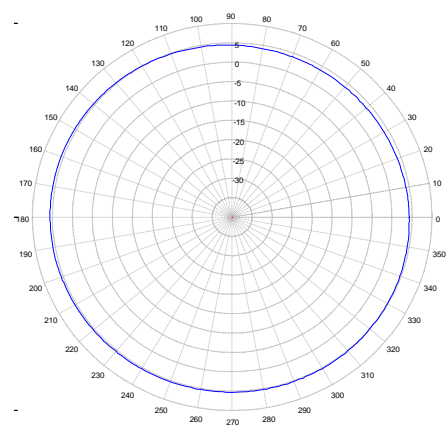

OD6-2000 Omni Directional Antenna

6 dBi, 1710-2170 MHz

1710 MHz – Elevation Plot

1850 MHz – Elevation Plot

1990 MHz – Elevation Plot

2170 MHz Elevation Plot

1710 MHz – Azimuth Plot

1850 MHz – Azimuth Plot

1990 MHz – Azimuth Plot

2170 MHz Azimuth Plot