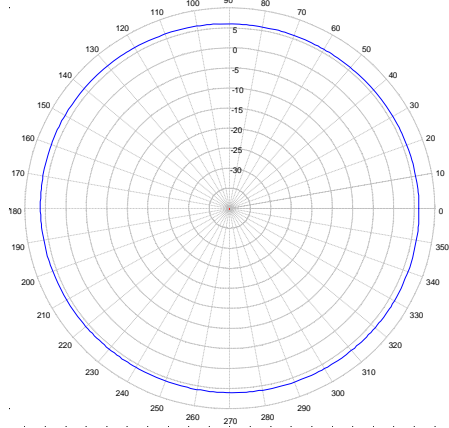

OD6-2000 Omni Directional Antenna

6 dBi, 1710-2170 MHz

1710 MHz – Elevation Plot

1850 MHz – Elevation Plot

1990 MHz – Elevation Plot

2170 MHz Elevation Plot

1710 MHz – Azimuth Plot

1850 MHz – Azimuth Plot

1990 MHz – Azimuth Plot

2170 MHz Azimuth Plot