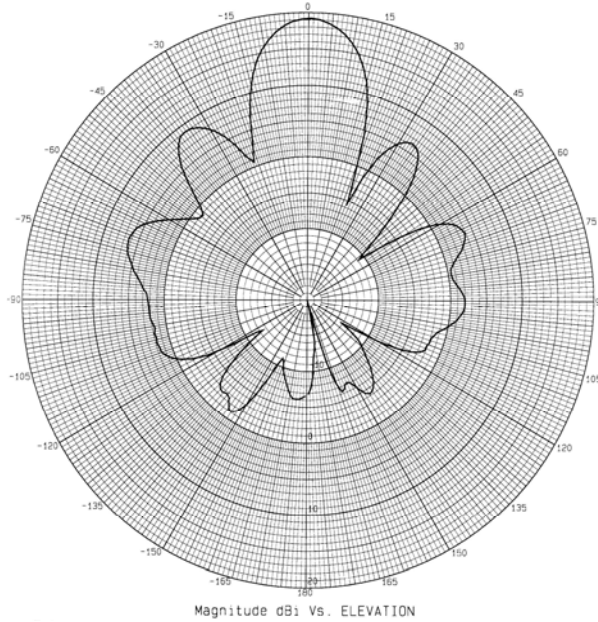

# PN18-5900

DSRC Directional Panel Antenna

18 dBi, 5.85-5.925 GHz

PN18-5900 – Elevation Plot

PN18-5900 – Azimuth Plot