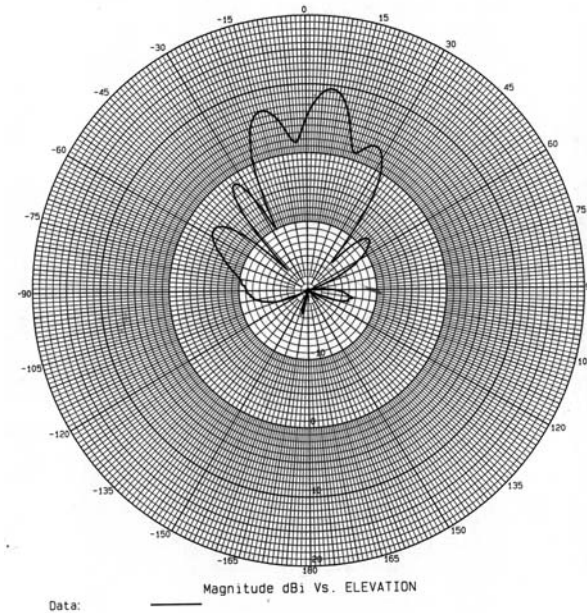

# PS11-5500-90

Sectorized Directional Panel Antenna

11 dBi, 5 – 6 GHz

90° Beamwidth

**PS11-5500-90 – Elevation Plot**

**PS11-5500-90 – Azimuth Plot**