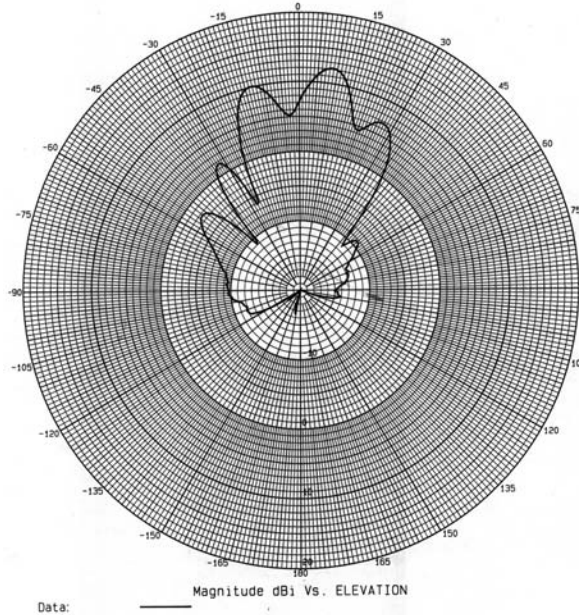

# PS14-5500-45

Sectorized Directional Panel Antenna

14 dBi, 5 – 6 GHz

45° Beamwidth

**PS14-5500-45 – Elevation Plot**

**PS14-5500-45 – Azimuth Plot**