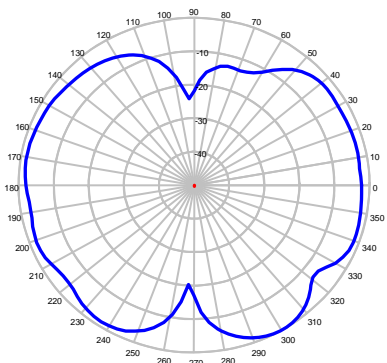

PSKN3-700/2700

90 degree Knuckle Swivel Dual Band Rubber Duck Antenna 694-960 MHz & 1710-2750 MHz

ELEVATION @ 694 MHz

ELEVATION @ 750 MHz

ELEVATION @ 850 MHz

ELEVATION @ 950 MHz

ELEVATION @ 1710 MHz

ELEVATION @ 1880 MHz