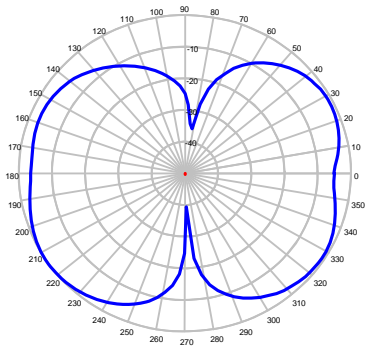

PSKN3-700/2700

90 degree Knuckle Swivel Dual Band Rubber Duck Antenna 694-960 MHz & 1710-2750 MHz

ELEVATION @ 694 MHz

ELEVATION @ 750 MHz

ELEVATION @ 850 MHz

ELEVATION @ 950 MHz

ELEVATION @ 1710 MHz

ELEVATION @ 1880 MHz