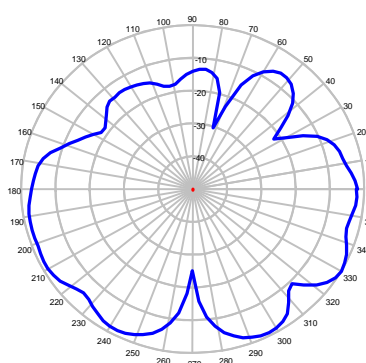

ELEVATION @ 2150 MHz