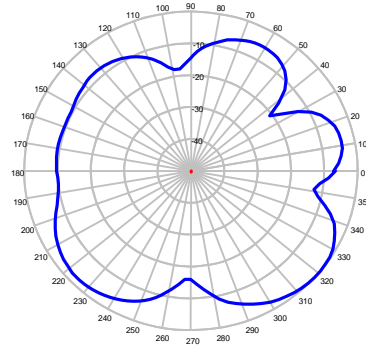

PSKN3-700/2700

90 degree Knuckle Swivel Dual Band Rubber Duck Antenna 694-960 MHz & 1710-2750 MHz

ELEVATION @ 694 MHz

ELEVATION @ 750 MHz

ELEVATION @ 850 MHz

ELEVATION @ 950 MHz

ELEVATION @ 1710 MHz

ELEVATION @ 1880 MHz