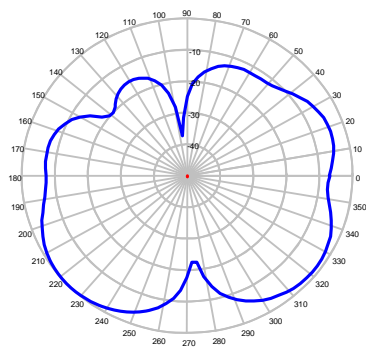

PSKN3-700/2700

90 degree Knuckle Swivel Dual Band Rubber Duck Antenna 694-960 MHz & 1710-2750 MHz

ELEVATION @ 694 MHz

ELEVATION @ 750 MHz

ELEVATION @ 850 MHz

ELEVATION @ 950 MHz

ELEVATION @ 1710 MHz

ELEVATION @ 1880 MHz