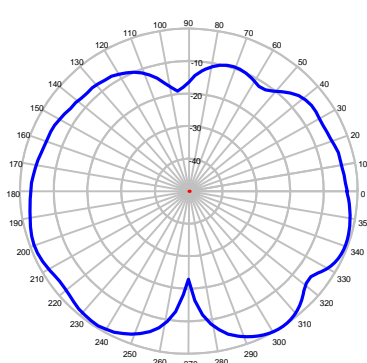

PSKN3-700/2700

90 degree Knuckle Swivel Dual Band Rubber Duck Antenna 694-960 MHz & 1710-2750 MHz

ELEVATION @ 694 MHz

ELEVATION @ 750 MHz

ELEVATION @ 850 MHz

ELEVATION @ 950 MHz

ELEVATION @ 1710 MHz

ELEVATION @ 1880 MHz

ELEVATION @ 2150 MHz

ELEVATION @ 2450 MHz

ELEVATION @ 2650 MHz