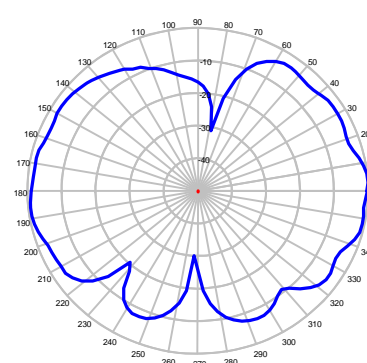

PSKN3-700/2700

90 degree Knuckle Swivel Dual Band Rubber Duck Antenna 694-960 MHz & 1710-2750 MHz

ELEVATION @ 694 MHz

ELEVATION @ 750 MHz

ELEVATION @ 850 MHz

ELEVATION @ 950 MHz

ELEVATION @ 1710 MHz

ELEVATION @ 1880 MHz

ELEVATION @ 2150 MHz

ELEVATION @ 2450 MHz

ELEVATION @ 2650 MHz