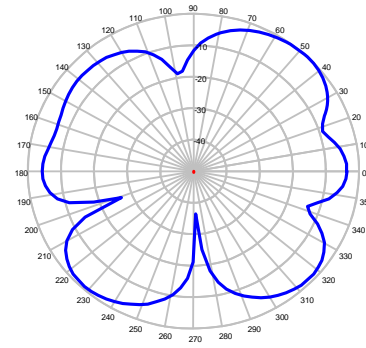

PSKN3-700/2700

90 degree Knuckle Swivel Dual Band Rubber Duck Antenna 694-960 MHz & 1710-2750 MHz

ELEVATION @ 694 MHz

ELEVATION @ 750 MHz

ELEVATION @ 850 MHz

ELEVATION @ 950 MHz

ELEVATION @ 1710 MHz

ELEVATION @ 1880 MHz