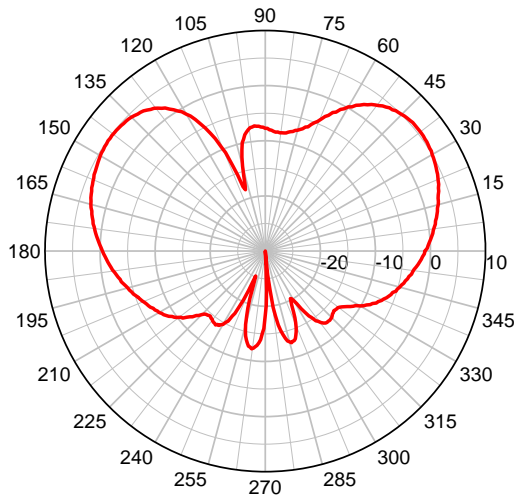

SMW-410 Series Antennas

Surface Mount Multi-Band Antenna with
 5 dBi Gain, Frequency (2.1-2.5 & 4.9-6.0 GHz) Cable #1
 5 dBi Gain, Frequency (2.4/5.5 GHz) Cable #2
 5 dBi Gain, Frequency (2.4/5.5 GHz) Cable #3
 GPS (1575 MHz) Cable #4

Cable #1, #2 & #3
SMW 2400 MHz Band – Elevation Plot

Cable #1, #2 & #3
SMW 5500 MHz – Elevation Plot

Cable #1, #2 & #3
SMW 2400 MHz Band – Azimuth Plot

Cable #1, #2 & #3
SMW 5500 MHz – Azimuth Plot