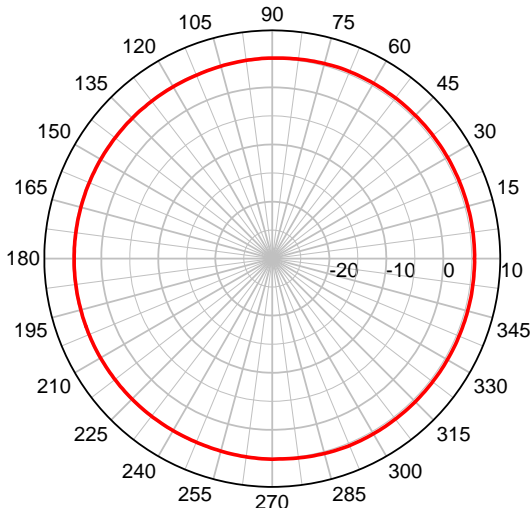

SMW-410 Series Antennas

Surface Mount Multi-Band Antenna with
 5 dBi Gain, Frequency (2.1-2.5 & 4.9-6.0 GHz) Cable #1
 5 dBi Gain, Frequency (2.4/5.5 GHz) Cable #2
 5 dBi Gain, Frequency (2.4/5.5 GHz) Cable #3
 GPS (1575 MHz) Cable #4

Cable #1, #2 & #3
SMW 2400 MHz Band – Elevation Plot

Cable #1, #2 & #3
SMW 5500 MHz – Elevation Plot

Cable #1, #2 & #3
SMW 2400 MHz Band – Azimuth Plot

Cable #1, #2 & #3
SMW 5500 MHz – Azimuth Plot