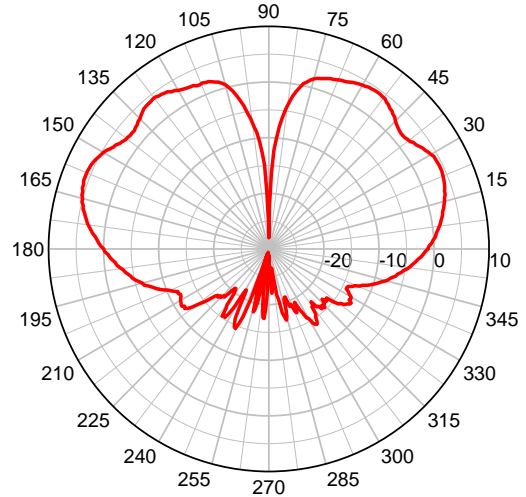

SMW-410 Series Antennas

Surface Mount Multi-Band Antenna with
 5 dBi Gain, Frequency (2.1-2.5 & 4.9-6.0 GHz) Cable #1
 5 dBi Gain, Frequency (2.4/5.5 GHz) Cable #2
 5 dBi Gain, Frequency (2.4/5.5 GHz) Cable #3
 GPS (1575 MHz) Cable #4

Cable #1, #2 & #3
SMW 2400 MHz Band – Elevation Plot

Cable #1, #2 & #3
SMW 5500 MHz – Elevation Plot

Cable #1, #2 & #3
SMW 2400 MHz Band – Azimuth Plot

Cable #1, #2 & #3
SMW 5500 MHz – Azimuth Plot