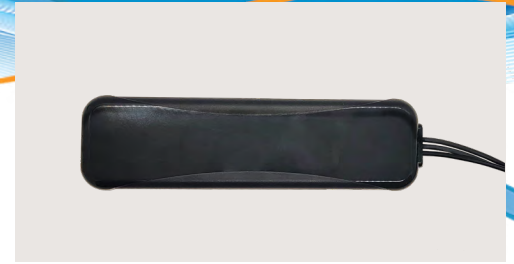

CVW303

COVERT DUAL-BAND MIMO WIFI ANTENNA

PRODUCT OVERVIEW

The CVW303 is a Covert MIMO WiFi Multiband Antenna that contains three separate WiFi antennas in an all-in-one compact antenna housing. Each antenna element provides coverage on both 2.4-2.5 & 4.9-6 GHz.

The CVW303 is an excellent choice for WiFi mobile hotspots, Bluetooth Connections, or Industrial IoT networks requiring a discreet, low profile antenna solution. This antenna has been tested for water ingress and can be mounted indoors or outdoors. In addition, it is typically mounted with double sided tape.

This dual-band WiFi solution can be used in many environments including vehicles, factory floors, and office spaces. It is ground plane independent and can be mounted to metal surfaces, fiberglass or inside a fiberglass enclosure. The CVW303 is compatible with WiFi 6 (802.11ax) and backwards compatible with earlier generations of the 802.11 protocol.

Mechanical Specifications	
Radome Material & Color	ASA UV-Inhibitive Plastic, Available in Black
Radome Dimension	2.00" (51 mm) Wide x 7.00" (178 mm) Long x 0.75" (19 mm) in Height
Standard Connectors	3x SMA Plugs (Male)
3x Cables	10 Feet (3.05 m) RG-174 Cables
Operating Temperature	-40° to +80° C
Mounting	Double Sided VHB Tape
Water Ingress	IPX7 (When Properly Mounted)